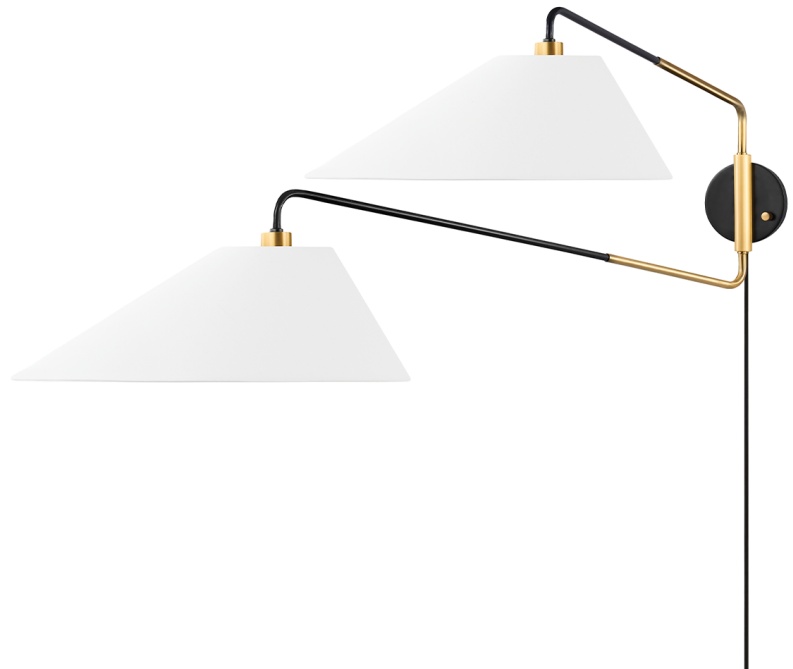

DUO

KBS1751102-AOB

Duo is full of singular style. Elongated shades in white Belgian linen spread out from curved arms of aged old bronze. The stretched shades add visual interest and allow the light's soft glow to extend even further. The three-light chandelier mounts close to the ceiling and the two-light articulating plug-in wall sconce swivels left to right and tilts up and down.

FINISHES

AGED BRASS/OLD BRONZE

DIMENSIONS / SPECS

Height: 22"
Width/Diameter: 14.75"
Canopy/Backplate: 6"
Product Weight: 8lb
Extension: 48"
Top to Center: 13.75"
Canopy/Backplate Shape: Round
Sloped Ceiling Compatible: No
Living Finish: No
Uplight Only: Yes
Max Extension: 58"

Shade 1: Textile
Shade 1 Finish: White Linen
Shade 1 Top Length: 4.5"
Shade 1 Top Width: 6.5"
Shade 1 Bottom L/W: 14.75" / 22"
Shade 1 Height: 7.5"

ELECTRICAL

Bulb 1
Bulb Included: No
Socket: E26 Medium Base
Bulb Type: G40
Max Wattage: 60
Bulb Quantity: 2
Wire Length: 96"
Cord Type: B & W TEFLON W/ COPPER
GROUND WIRE
Switch Type: ON/OFF SWITCH ON BACKPLATE
Gem Box Required (2"x3"): No
Dark Sky: No