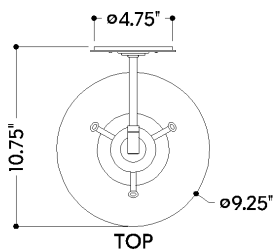

FINISHES

AGED BRASS w/ LEAF GREEN

DIMENSIONS / SPECS

Height: 11.75"
Width/Diameter: 9.5"
Canopy/Backplate: 5"
Product Weight: 2lb
Extension: 10.75"
Top to Center: 2.5"
Canopy/Backplate Shape: Round
Sloped Ceiling Compatible: No
Living Finish: No
Uplight Only: Yes

Shade 1: Steel
Shade 1 Top Width: 3.5"
Shade 1 Bottom L/W: 0" / 9.5"
Shade 1 Height: 4"

ELECTRICAL

Bulb 1
Bulb Included: No
Socket: E26 Medium Base
Bulb Type: T10-5.5
Max Wattage: 8
Bulb Quantity: 1
Wire Length: 7"
Gem Box Required (2"x3"): No
Dark Sky: No

SHIPPING

Carton 1: 15" x 15" x 13"
Carton 1 Weight: 5lb
Shipping Method: Ground
Country of Origin: VN

FRONT

SIDE