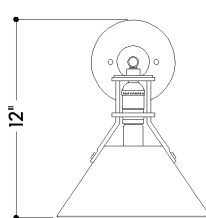

FINISHES

AGED BRASS w/ LEAF GREEN

DIMENSIONS / SPECS

Height: 11.75"
Width/Diameter: 9.5"
Canopy/Backplate: 5"
Product Weight: 2lb
Extension: 10.75"
Top to Center: 2.5"
Canopy/Backplate Shape: Round
Sloped Ceiling Compatible: No
Living Finish: No
Uplight Only: Yes

Shade 1: Steel
Shade 1 Top Width: 3.5"
Shade 1 Bottom L/W: 0" / 9.5"
Shade 1 Height: 4"

ELECTRICAL

Bulb 1
Bulb Included: No
Socket: E26 Medium Base
Bulb Type: T10-5.5
Max Wattage: 8
Bulb Quantity: 1
Wire Length: 7"
Gem Box Required (2"x3"): No
Dark Sky: No

SHIPPING

Carton 1: 15" x 15" x 13"
Carton 1 Weight: 5lb
Shipping Method: Ground
Country of Origin: VN

FRONT

SIDE