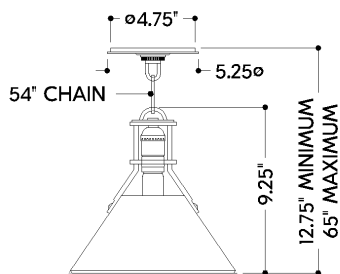

FINISHES

AGED BRASS w/ BLUE BIRD

Coastal Suitable Finish (EPM): No

DIMENSIONS

Height: 9.25"

Width/Diameter: 9.5"

Canopy/Backplate: 5"

Hanging Type: 54" Chain

Product Weight: 4.18lb

Canopy/Backplate Shape: Round

Sloped Ceiling Compatible: Yes

Living Finish: No

Uplight Only: No

Shade

Shade 1: Steel

ELECTRICAL

Bulb 1

Bulb Included: No

Socket: E26 Medium Base

Bulb Type: T10-5.5

Max Wattage: 8

Bulb Quantity: 1

Wire Length: 120"

Gem Box Required (2"x3"): No

Dark Sky: No

SHIPPING

Carton 1: 13" x 13" x 13"

Carton 1 Weight: 6lb

Shipping Method: Ground

Country of Origin: VN

FRONT

BOTTOM