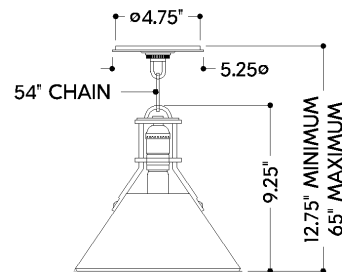

FINISHES

AGED BRASS w/ DARKEST BLUE

Coastal Suitable Finish (EPM): No

DIMENSIONS

Height: 9.25"

Width/Diameter: 9.5"

Canopy/Backplate: 5"

Hanging Type: 54" Chain

Product Weight: 4.18lb

Canopy/Backplate Shape: Round

Sloped Ceiling Compatible: Yes

Living Finish: No

Uplight Only: No

Shade

Shade 1: Steel

ELECTRICAL

Bulb 1

Bulb Included: No

Socket: E26 Medium Base

Bulb Type: T10-5.5

Max Wattage: 8

Bulb Quantity: 1

Wire Length: 120"

Gem Box Required (2"x3"): No

Dark Sky: No

SHIPPING

Carton 1: 13" x 13" x 13"

Carton 1 Weight: 6lb

Shipping Method: Ground

Country of Origin: VN

FRONT

BOTTOM