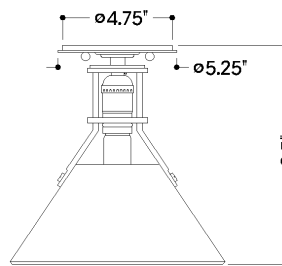

FINISHES

AGED BRASS w/ OFF-WHITE

DIMENSIONS / SPECS

Height: 11"
Width/Diameter: 9.5"
Canopy/Backplate: 5.25"
Product Weight: 2lb
Canopy/Backplate Shape: Round
Sloped Ceiling Compatible: Yes
Living Finish: No
Uplight Only: No

Shade 1: Steel
Shade 1 Top Width: 3.75"
Shade 1 Bottom L/W: 0" / 9.5"
Shade 1 Height: 4.5"

ELECTRICAL

Bulb 1

Bulb Included: No
Socket: E26 Medium Base
Bulb Type: T10-5.5
Max Wattage: 60
Bulb Quantity: 1
Wire Length: 7"
Gem Box Required (2"x3"): No
Dark Sky: No

SHIPPING

Carton 1: 13" x 13" x 13"
Carton 1 Weight: 4lb
Shipping Method: Ground
Country of Origin: VN

FRONT

BOTTOM