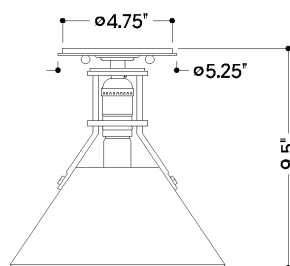

FINISHES

POLISHED NICKEL w/ OFF-WHITE

Coastal Suitable Finish (EPM): No

DIMENSIONS

Height: 11"

Width/Diameter: 9.5"

Canopy/Backplate: 5.25"

Product Weight: 2lb

Canopy/Backplate Shape: Round

Sloped Ceiling Compatible: No

Living Finish: No

Uplight Only: No

Shade

Shade 1: Steel

Shade 1 Top Width: 3.75"

Shade 1 Bottom L/W: 0" / 9.5"

Shade 1 Height: 4.5"

ELECTRICAL

Bulb 1

Bulb Included: No

Socket: E26 Medium Base

Bulb Type: T10-5.5

Max Wattage: 60

Bulb Quantity: 1

Wire Length: 7"

Gem Box Required (2"x3"): No

Dark Sky: No

SHIPPING

Carton 1: 13" x 13" x 13"

Carton 1 Weight: 4lb

Shipping Method: Ground

Country of Origin: VN