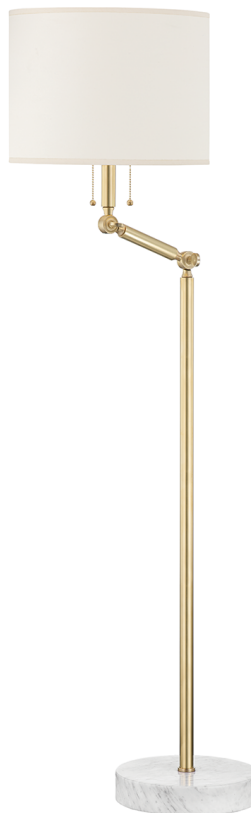

ESSEX

MDSL151-AGB

Transformative in nature, Essex is designed with function at its core. Anchored by a chic marble base, the lamp acts like a swing-arm style articulating to move where needed. Available as a table lamp or floor lamp in two finishes.

*Due to the one-of-a-kind nature of the medium, exact colors and patterns may vary slightly from the image shown.

FINISHES

AGED BRASS

DIMENSIONS / SPECS

Height: 53"

Width/Diameter: 14"

Minimum Height: 53"

Maximum Height: 60"

Canopy/Backplate: 10.25"

Product Weight: 25lb

Canopy/Backplate Shape: Round

Sloped Ceiling Compatible: No

Living Finish: No

Uplight Only: No

Shade 1: Textile

Shade 1 Finish: Handmade Paper

Shade 1 Top Width: 14"

Shade 1 Bottom L/W: 0" / 14"

Shade 1 Height: 10"

ELECTRICAL

Bulb 1

Bulb Included: No

Socket: E26 Medium Base

Bulb Type: A19

Max Wattage: 60

Bulb Quantity: 2

Wire Length: 96"

Cord Type: TWISTED BLACK FABRIC

Switch Type: ON/OFF PULL CHAIN

Gem Box Required (2"x3"): No

Dark Sky: No

SHIPPING

Carton 1: 44" x 25" x 15"

Carton 1 Weight: 29lb

Shipping Method: Ground

Country of Origin: VN