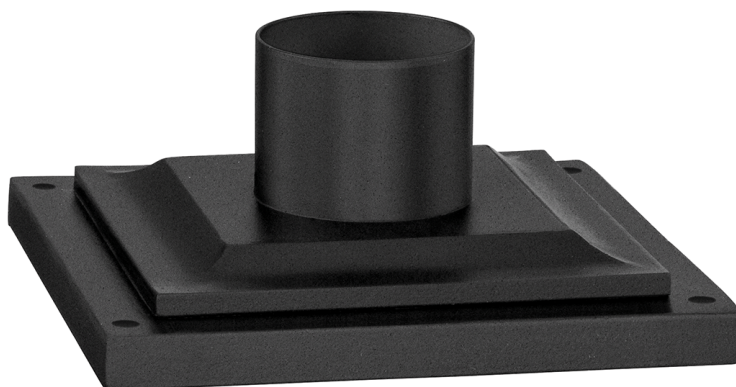

VARIOUS FAMILIES

PMB4941-TBK

FINISHES

FRENCH IRON (FRENCH IRON)
TEXTURED BLACK (TBK)
WEATHERED ZINC (WZN)

DIMENSIONS

Height: 4"

Width/Diameter: 8.5"

Length: 8.5"

Canopy/Backplate: "

Hanging Type:

Product Weight: 2lb

GLASS

Attachment:

Glass 1:

Glass 2:

LAMPING

Bulb 1

Socket:

Bulb: • Watt Max

Voltage:

UL Rating: ETL Damp

SHIPPING

Carton 1: 19" x 19" x 11"

Carton 1 Weight: 3lb