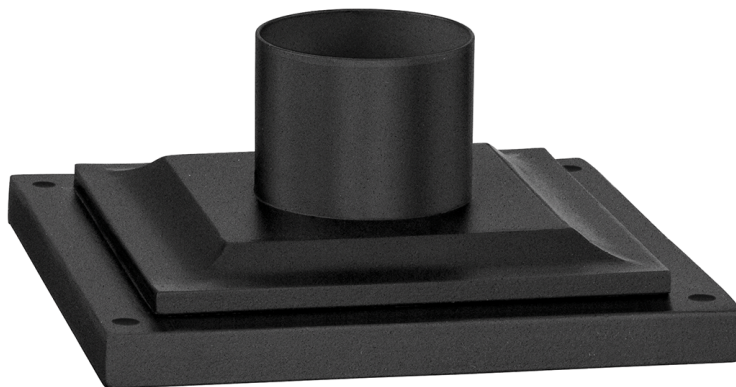

## FINISHES

---

FRENCH IRON (FRENCH IRON)  
TEXTURED BLACK (TBK)  
WEATHERED ZINC (WZN)

## DIMENSIONS

---

Height: 4"  
Width/Diameter: 8.5"  
Length: 8.5"  
  
Canopy/Backplate: "  
Hanging Type:  
Product Weight: 2lb

## GLASS

---

Attachment:  
Glass 1:  
Glass 2: