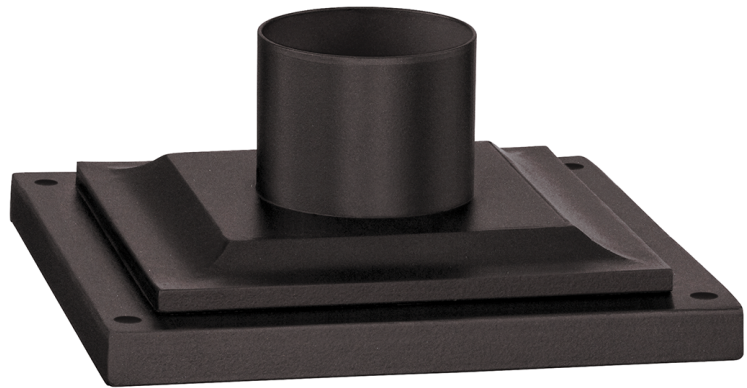

VARIOUS FAMILIES

PMB4941-TBZ

FINISHES

TEXTURED BRONZE (TEXTURED BRONZE)

DIMENSIONS

Height: 4"

Width/Diameter: 8.5"

Length: 8.5"

Canopy/Backplate: "

Hanging Type:

Product Weight: 2lb

GLASS

Attachment:

Glass 1:

Glass 2:

LAMPING

Bulb 1

Socket:

Bulb: • Watt Max

Voltage:

UL Rating:

SHIPPING

Carton 1: 19" x 19" x 11"

Carton 1 Weight: 3lb