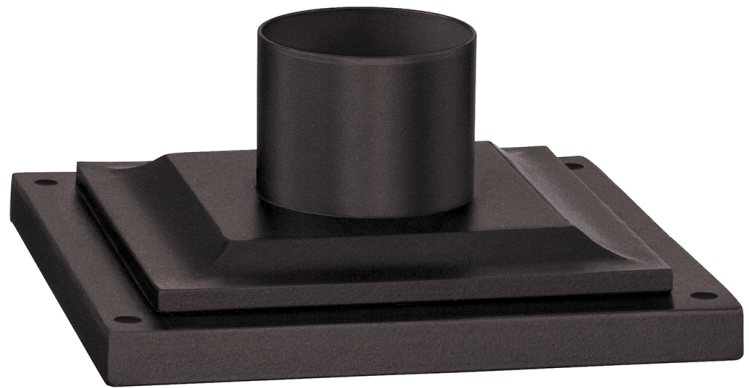

## DIMENSIONS

---

Height: 4"

Width/Diameter: 8.5"

Length: 8.5"

Canopy/Backplate: "

Hanging Type:

Product Weight: 2lb

## GLASS

---

Attachment:

Glass 1:

Glass 2: