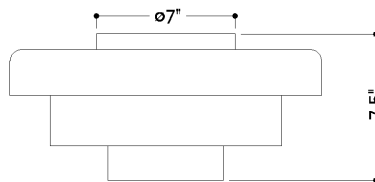

FINISHES

AGED BRASS

DIMENSIONS

Height: 7.5"
Width/Diameter: 16"
Canopy/Backplate: 7.25"
Product Weight: 10.56lb
Canopy/Backplate Shape: Round
Sloped Ceiling Compatible: No
Living Finish: No
Uplight Only: No

Shade

Shade 1: Glass
Shade 1 Finish: Clear Cloud
Shade 1 Top Width: 16"
Shade 1 Height: 2.5"
Shade 2: Glass
Shade 2 Finish: Clear Cloud
Shade 2 Top Width: 11.75"
Shade 2 Height: 4"

ELECTRICAL

Bulb 1

Bulb Included: No
Socket: E26 Medium Base
Bulb Type: A19
Max Wattage: 15
Bulb Quantity: 1
Wire Length: 7"
Cord Type: B & W TEFLON W/ GROUND WIRE
Gem Box Required (2"x3"): No
Dark Sky: No

SHIPPING

Carton 1: 19" x 19" x 10"
Carton 1 Weight: 17lb
Shipping Method: Ground
Country of Origin: VN

FRONT

BOTTOM