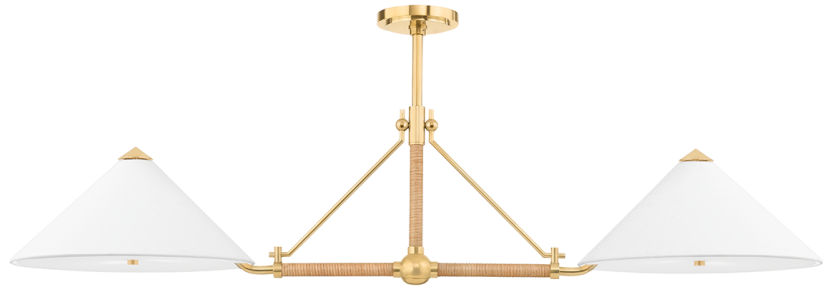

WILLIAMSBURG

1057-AGB

With Williamsburg everything old is new again! Unique silhouettes, rattan-wrapped rods and aged brass metalwork give familiar designs a fresh, updated look. Light is captured within the enclosed shades and fills any space with a soft glow. With a sconce, linear and chandelier to choose from, there's a Williamsburg for every room in the home.

*Due to the one-of-a-kind nature of the medium, exact colors and patterns may vary slightly from the image shown.

FINISHES

AGED BRASS

DIMENSIONS

Height: 13"

Width/Diameter: 17"

Length: 57"

Minimum Height: 19"

Maximum Height: 70"

Canopy/Backplate: 6"

Hanging Type: 1-3" / 1-6" / 1-12" / 2-18" Stems

Product Weight: 15lb

Canopy/Backplate Shape: Round

Sloped Ceiling Compatible: No

Living Finish: No

Uplight Only: No

Shade

Shade 1: Textile

Shade 1 Finish: White Linen

Shade 1 Top Width: 2.5"

Shade 1 Bottom L/W: 0" / 7.25"

Shade 1 Height: 17"

Replacement Glass Item #(s): SHD-001057

ELECTRICAL