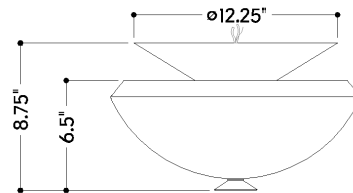

PAWTUCKET

1102-AGB

This artful dome flush mount is designed to cast light upwards to create a warm and welcoming ambiance in a space. Featuring a delicate swirled effect, the cloud glass shade is suspended from a cone-shaped Aged Brass canopy. A flipped finial underneath the shade mirrors the same design language on a smaller scale. The resulting fixture is celestial and serene, creating an atmospheric glow.

FINISHES

AGED BRASS w/ SOFT WHITE

Coastal Suitable Finish (EPM): No

DIMENSIONS

Height: 8.75"

Width/Diameter: 15"

Canopy/Backplate: 12.25"

Product Weight: 6.46lb

Canopy/Backplate Shape: Round

Sloped Ceiling Compatible: No

Living Finish: No

Uplight Only: No

Shade

Shade 1: Glass

Shade 1 Finish: Cloud Etched

Shade 1 Top Width: 15"

Shade 1 Height: 5.75"

ELECTRICAL

Bulb 1

Bulb Included: No

Socket: E26 Medium Base

Bulb Type: A19

Max Wattage: 15

Bulb Quantity: 2

Wire Length: 7"

Cord Type: B & W TEFLON W/ GROUND WIRE

Gem Box Required (2"x3"): No

Dark Sky: No

SHIPPING

Carton 1: 20" x 18" x 18"

Carton 1 Weight: 10lb

Shipping Method: Ground

Country of Origin: VN

FRONT