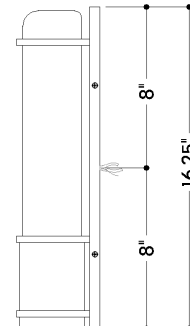

FINISHES

AGED BRASS

DIMENSIONS

Height: 16.25"

Width/Diameter: 4.25"

Canopy/Backplate: 4.25"

Product Weight: 5.63lb

Extension: 4.25"

Shade 1 Top Length: 3"

Shade 1 Top Width: 2.75"

Shade 1 Height: 12"

ELECTRICAL

Bulb 1

Bulb Included: No

Socket: E26 Medium Base

Bulb Type: T10-9

Max Wattage: 15

Bulb Quantity: 1

Wire Length: 7"

Cord Type: B & W TEFLON W/ GROUND WIRE

Gem Box Required (2"x3"): No

Dark Sky: No

SHIPPING

Carton 1: 24" x 19" x 10"

Carton 1 Weight: 9lb

Shipping Method: Ground

Country of Origin: VN

TOP

FRONT

SIDE