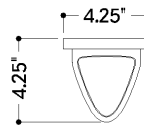

FINISHES

AGED BRASS

DIMENSIONS

Height: 16.25"

Width/Diameter: 4.25"

Canopy/Backplate: 4.25"

Product Weight: 5.63lb

Extension: 4.25"

Shade 1 Top Length: 3"

Shade 1 Top Width: 2.75"

Shade 1 Height: 12"

ELECTRICAL

Bulb 1

Bulb Included: No

Socket: E26 Medium Base

Bulb Type: T10-9

Max Wattage: 15

Bulb Quantity: 1

Wire Length: 7"

Cord Type: B & W TEFLON W/ GROUND WIRE

Gem Box Required (2"x3"): No

Dark Sky: No

SHIPPING

Carton 1: 24" x 19" x 10"

Carton 1 Weight: 9lb

Shipping Method: Ground

Country of Origin: VN

TOP

FRONT

SIDE