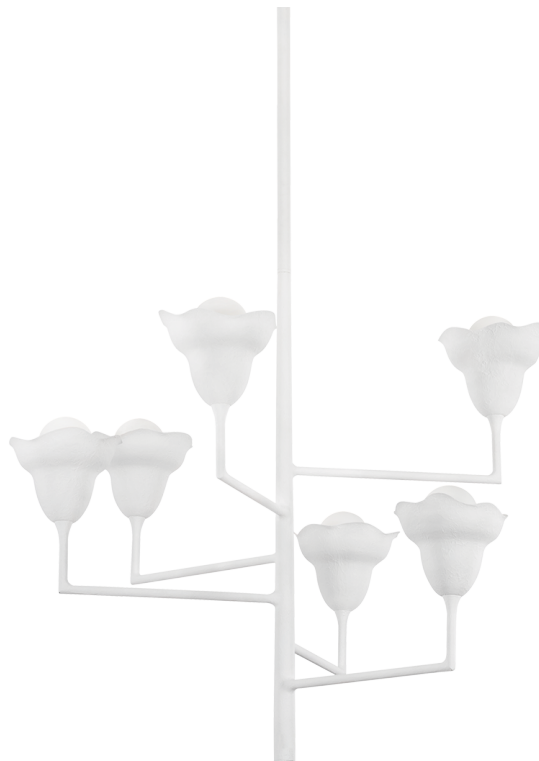

# ALORA

1286-WP

Architectural and sleek, but with an artful, botanical flourish, Alora has strong modern design appeal. While the framework features clean lines and right angles, the scalloped floral shades have an irregular, hand-sculpted quality. A textural relief pattern on the surface of the shades adds visual interest. Alora is available in multiple formats and 3 finish options.

## FINISHES

Vintage Gold Leaf/Gilded Ivory (Vintage Gold Leaf/Gilded Ivory)  
WHITE PLASTER (WP)

## DIMENSIONS

Height: 28.5"

Width/Diameter: 32"

Length: "

Minimum Height: 33"

Maximum Height: 87.25"

Canopy/Backplate: 8.5"

Hanging Type: 1-3" / 1-6" / 1-12" / 2-18" Stems

## GLASS

Attachment:

Glass 1:

Glass 2: