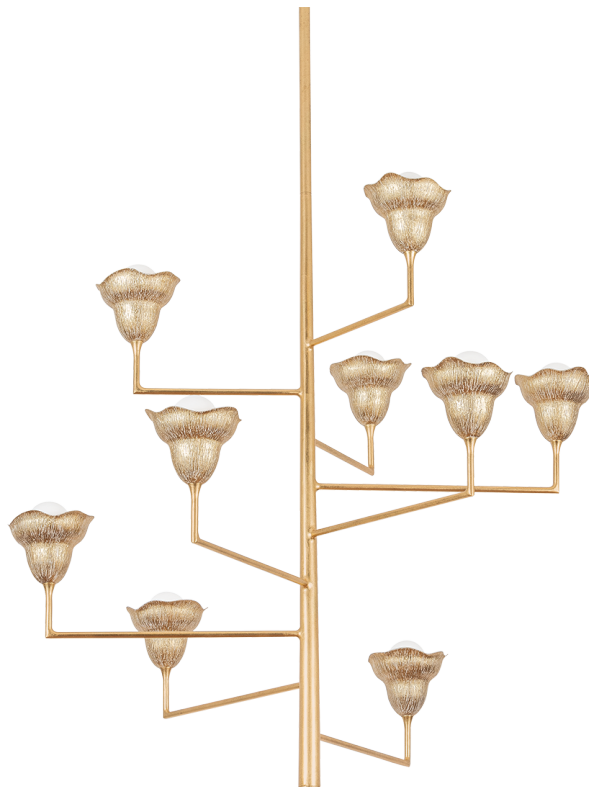

ALORA

1289-VGL/GLI

Architectural and sleek, but with an artful, botanical flourish, Alora has strong modern design appeal. While the framework features clean lines and right angles, the scalloped floral shades have an irregular, hand-sculpted quality. A textural relief pattern on the surface of the shades adds visual interest. Alora is available in multiple formats and 3 finish options.

FINISHES

Vintage Gold Leaf/Gilded Ivory (Vintage Gold Leaf/Gilded Ivory)
WHITE PLASTER (WP)

DIMENSIONS

Height: 44.75"

Width/Diameter: 44"

Length: "

Minimum Height: 48.75"

Maximum Height: 103.5"

Canopy/Backplate: 8.5"

Hanging Type: 1-3" / 1-6" / 1-12" / 2-18" Stems

Product Weight: 17.6lb

GLASS

Attachment:

Glass 1:

Glass 2:

LAMPING

Bulb 1

Bulb Included: No

Socket: E26 Medium Base

Bulb: G25 • 9 • 15 Watt Max

Voltage: 120

UL Rating: UL Damp

SHIPPING

Carton 1: 52" x 46" x 46"