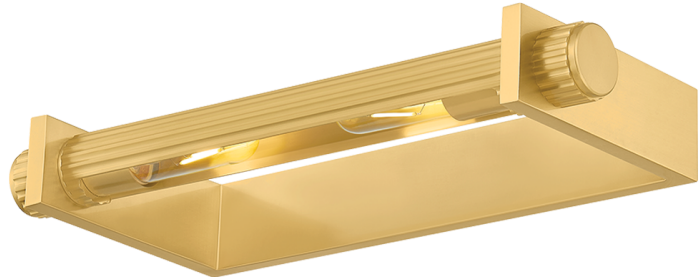

JUDD

1319-AGB

FINISHES

AGED BRASS

DIMENSIONS

Height: 2.5"

Width/Diameter: 18.5"

Canopy/Backplate: 16.25"

Product Weight: 4.73lb

Extension: 7.5"

Top to Center: 1.25"

Canopy/Backplate Shape: Rectangle

Sloped Ceiling Compatible: No

Living Finish: No

Uplight Only: No

Shade

ELECTRICAL

Bulb 1

Bulb Included: No

Socket: E26 Medium Base

Bulb Type: T10-5.5

Max Wattage: 10

Bulb Quantity: 2

Wire Length: 7"

Cord Type: B & W TEFLON W/ GROUND WIRE

Gem Box Required (2"x3"): Yes

Dark Sky: No

SHIPPING

Carton 1: 22" x 11" x 7"

Carton 1 Weight: 7lb

Shipping Method: Ground

Country of Origin: VN