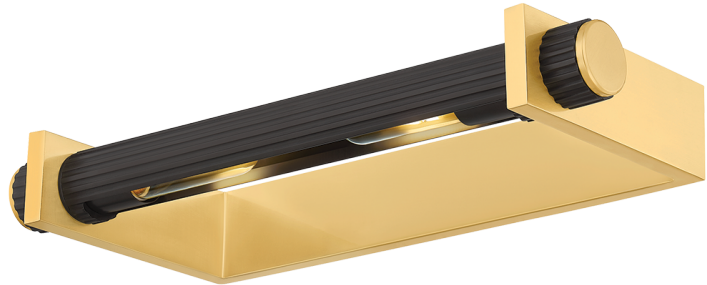

JUDD

1319-AGB/DB

FINISHES

AGED BRASS w/ DISTRESSED BRONZE

DIMENSIONS

Height: 2.5"

Width/Diameter: 18.5"

Canopy/Backplate: 16.25"

Product Weight: 4.73lb

Extension: 7.5"

Top to Center: 1.25"

Canopy/Backplate Shape: Rectangle

Sloped Ceiling Compatible: No

Living Finish: No

Uplight Only: No

Shade

ELECTRICAL

Bulb 1

Bulb Included: No

Socket: E26 Medium Base

Bulb Type: T10-5.5

Max Wattage: 10

Bulb Quantity: 2

Wire Length: 7"

Cord Type: B & W TEFLON W/ GROUND WIRE

Gem Box Required (2"x3"): Yes

Dark Sky: No

SHIPPING

Carton 1: 22" x 11" x 7"

Carton 1 Weight: 7lb

Shipping Method: Ground

Country of Origin: VN