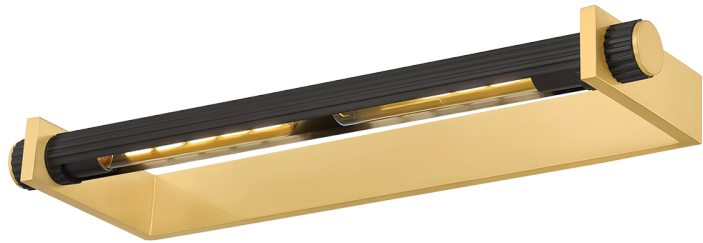

JUDD

1327-AGB/DB

FINISHES

AGED BRASS w/ DISTRESSED BRONZE

DIMENSIONS

Height: 2.5"

Width/Diameter: 26.5"

Canopy/Backplate: 24.25"

Product Weight: 6.16lb

Extension: 7.5"

Top to Center: 1.25"

Canopy/Backplate Shape: Rectangle

Sloped Ceiling Compatible: No

Living Finish: No

Uplight Only: No

Shade

ELECTRICAL

Bulb 1

Bulb Included: No

Socket: E26 Medium Base

Bulb Type: T10-9

Max Wattage: 15

Bulb Quantity: 2

Wire Length: 7"

Cord Type: B & W TEFLON W/ GROUND WIRE

Gem Box Required (2"x3"): Yes

Dark Sky: No

SHIPPING

Carton 1: 30" x 11" x 7"

Carton 1 Weight: 9lb

Shipping Method: Ground

Country of Origin: VN