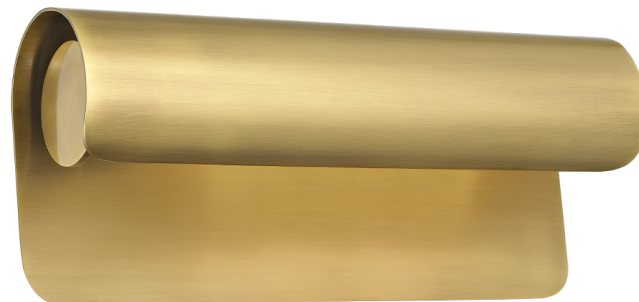

ACCORD

1513-AGB

The beautiful scroll-like form of Accord provides discreet, powerful downlighting over a bookshelf or work of art. While sleek and simple, the flourish of the folded metal gives Accord a fanciful flair. In either of the two sizes, it serves as the perfect alternative to ceiling-mounted lighting. Choose from Aged Brass for a bright, classic look or Old Bronze for a weathered, more rustic finish.

FINISHES

AGED BRASS

Coastal Suitable Finish (EPM): No

DIMENSIONS

Height: 13"

Width/Diameter: 5.5"

Product Weight: 5lb

Extension: 4.25"

Top to Center: 6.5"

Canopy/Backplate Shape: Rectangle

Sloped Ceiling Compatible: No

Living Finish: No

Uplight Only: No

Shade

Shade 1: Steel

Shade 1 Top Length: 5.5"

Shade 1 Top Width: 3.25"

Shade 1 Bottom L/W: 5.5" / 3.25"

Shade 1 Height: 12.75"

ELECTRICAL

Bulb 1

Bulb Included: No

Socket: E26 Medium Base

Bulb Type: T10-9.5