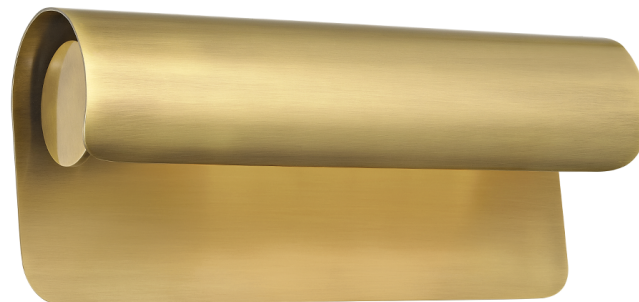

ACCORD

1513-AGB

The beautiful scroll-like form of Accord provides discreet, powerful downlighting over a bookshelf or work of art. While sleek and simple, the flourish of the folded metal gives Accord a fanciful flair. In either of the two sizes, it serves as the perfect alternative to ceiling-mounted lighting. Choose from Aged Brass for a bright, classic look or Old Bronze for a weathered, more rustic finish.

FINISHES

AGED BRASS

DIMENSIONS

Height: 5.5"

Width/Diameter: 13"

Canopy/Backplate: 4.25"

Product Weight: 5lb

Extension: 4.25"

Top to Center: 6.5"

Canopy/Backplate Shape: Rectangle

Sloped Ceiling Compatible: No

Living Finish: No

Uplight Only: No

Shade

Shade 1: Steel

Shade 1 Finish: Aged Brass

Shade 1 Top Length: 5.5"

Shade 1 Top Width: 3.25"

Shade 1 Bottom L/W: 5.5" / 3.25"

Shade 1 Height: 12.75"

ELECTRICAL

Bulb 1

Bulb Included: No

Socket: E26 Medium Base