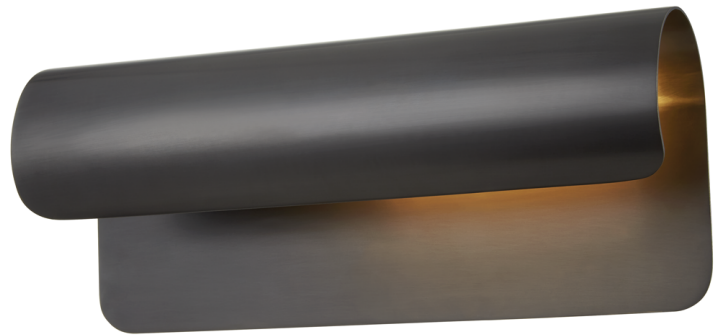

# ACCORD

1513-OB

The beautiful scroll-like form of Accord provides discreet, powerful downlighting over a bookshelf or work of art. While sleek and simple, the flourish of the folded metal gives Accord a fanciful flair. In either of the two sizes, it serves as the perfect alternative to ceiling-mounted lighting. Choose from Aged Brass for a bright, classic look or Old Bronze for a weathered, more rustic finish.

## FINISHES

AGED BRASS (AGB)  
OLD BRONZE (OB)

## DIMENSIONS

Height: 13"

Width/Diameter: 5.5"

Canopy/Backplate: 0"

Hanging Type:

Product Weight: 12.1lb

## GLASS

Attachment: Thumb Screw

Glass 1: Steel

Glass 2: