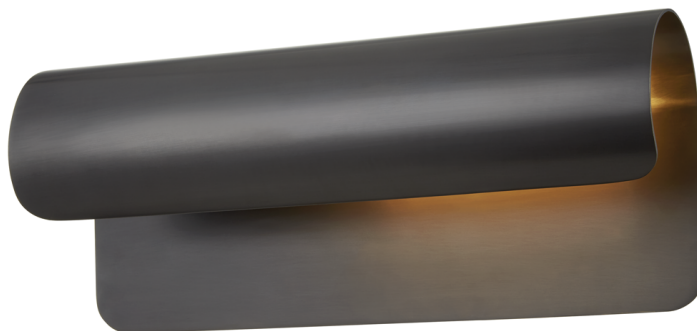

ACCORD

1513-OB

The beautiful scroll-like form of Accord provides discreet, powerful downlighting over a bookshelf or work of art. While sleek and simple, the flourish of the folded metal gives Accord a fanciful flair. In either of the two sizes, it serves as the perfect alternative to ceiling-mounted lighting. Choose from Aged Brass for a bright, classic look or Old Bronze for a weathered, more rustic finish.

FINISHES

OLD BRONZE

DIMENSIONS

Height: 5.5"

Width/Diameter: 13"

Canopy/Backplate: 4.25"

Product Weight: 12lb

Extension: 4"

Top to Center: 6.5"

Canopy/Backplate Shape: Rectangle

Sloped Ceiling Compatible: No

Living Finish: No

Uplight Only: No

Shade

Shade 1: Steel

Shade 1 Finish: Old Bronze

Shade 1 Top Length: 5.5"

Shade 1 Top Width: 3.25"

Shade 1 Bottom L/W: 5.5" / 3.25"

Shade 1 Height: 12.75"

ELECTRICAL

Bulb 1

Bulb Included: No

Socket: E26 Medium Base