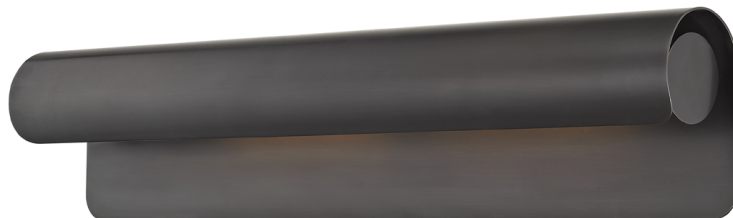

ACCORD

1525-OB

The beautiful scroll-like form of Accord provides discreet, powerful downlighting over a bookshelf or work of art. While sleek and simple, the flourish of the folded metal gives Accord a fanciful flair. In either of the two sizes, it serves as the perfect alternative to ceiling-mounted lighting. Choose from Aged Brass for a bright, classic look or Old Bronze for a weathered, more rustic finish.

FINISHES

OLD BRONZE

DIMENSIONS

Height: 25"

Width/Diameter: 5.5"

Canopy/Backplate: 4.25"

Product Weight: 11lb

Extension: 4.25"

Top to Center: 12.5"

Canopy/Backplate Shape: Rectangle

Sloped Ceiling Compatible: No

Living Finish: No

Uplight Only: No

Shade

Shade 1: Steel

Shade 1 Finish: Old Bronze

Shade 1 Top Length: 5.5"

Shade 1 Top Width: 3.25"

Shade 1 Bottom L/W: 5.5" / 3.25"

Shade 1 Height: 25"

ELECTRICAL

Bulb 1

Bulb Included: No

Socket: E26 Medium Base