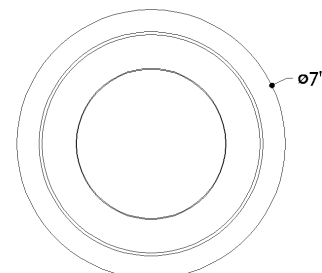

BOTTOM

SHIPPING

Carton 1: 13" x 13" x 12"
Carton 1 Weight: 5lb
Shipping Method: Ground
Country of Origin: VN