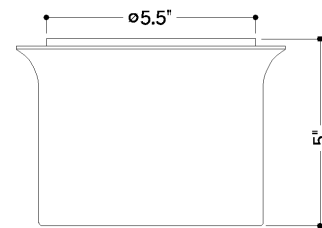

NOXON

1707-AGB

A sleek flush mount with unadorned metalwork, Noxon celebrates the beauty of simplicity. Situated within the metal frame, the matte cloud glass shade washes light around the reflector. With a gentle swell at the canopy, the frame creates the effect of flowing into the ceiling. Noxon is available in a classic Aged Brass or more industrial Distressed Bronze finish.

FINISHES

AGED BRASS

DIMENSIONS

Height: 5"
Width/Diameter: 7"
Canopy/Backplate: 5.25"
Product Weight: 2.86lb
Canopy/Backplate Shape: Round
Sloped Ceiling Compatible: No
Living Finish: No
Uplight Only: No

Shade

Shade 1: Glass
Shade 1 Finish: Matte Cloud
Shade 1 Top Width: 4.25"
Shade 1 Height: 1"

ELECTRICAL

Bulb 1

Bulb Included: N/A
Socket: Integrated LED
Max Wattage: 12
Bulb Quantity: 1
Wire Length: 7"
Cord Type: B & W TEFLON W/ GROUND WIRE
Dimmer Type: ELV, TRIAC
Gem Box Required (2"x3"): No
Dark Sky: No
CRI: 90
Color Temp.: 2700k
Lumens: 150
Title 24: No
Field Serviceable: No

FRONT