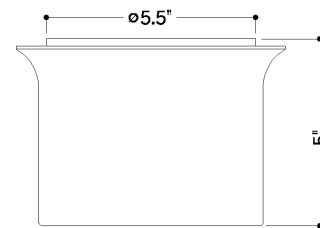

FINISHES

DISTRESSED BRONZE

DIMENSIONS

Height: 5"
Width/Diameter: 7"
Canopy/Backplate: 5.25"
Product Weight: 2.86lb
Canopy/Backplate Shape: Round
Sloped Ceiling Compatible: No
Living Finish: No
Uplight Only: No

Shade

Shade 1: Glass
Shade 1 Finish: Matte Cloud
Shade 1 Top Width: 4.25"
Shade 1 Height: 1"

ELECTRICAL

Bulb 1

Bulb Included: N/A
Socket: Integrated LED
Max Wattage: 12
Bulb Quantity: 1
Wire Length: 7"
Cord Type: B & W TEFLON W/ GROUND WIRE
Dimmer Type: ELV, TRIAC
Gem Box Required (2"x3"): No
Dark Sky: No
CRI: 90
Color Temp.: 2700k
Lumens: 150
Title 24: No
Field Serviceable: No

FRONT

BOTTOM

SHIPPING

Carton 1: 13" x 13" x 12"
Carton 1 Weight: 5lb
Shipping Method: Ground
Country of Origin: VN