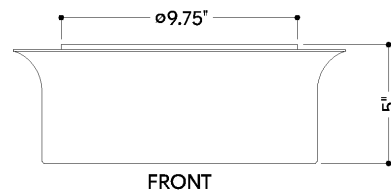

NOXON

1714-AGB

A sleek flush mount with unadorned metalwork, Noxon celebrates the beauty of simplicity. Situated within the metal frame, the matte cloud glass shade washes light around the reflector. With a gentle swell at the canopy, the frame creates the effect of flowing into the ceiling. Noxon is available in a classic Aged Brass or more industrial Distressed Bronze finish.

FINISHES

AGED BRASS

DIMENSIONS

Height: 5"
Width/Diameter: 13.75"
Canopy/Backplate: 9.75"
Product Weight: 8.14lb
Canopy/Backplate Shape: Round
Sloped Ceiling Compatible: No
Living Finish: No
Uplight Only: No

Shade

Shade 1: Glass
Shade 1 Finish: Matte Cloud
Shade 1 Top Width: 7"
Shade 1 Height: 1.75"

ELECTRICAL

Bulb 1

Bulb Included: N/A
Socket: Integrated LED
Max Wattage: 21
Bulb Quantity: 1
Wire Length: 7"
Cord Type: B & W TEFLON W/ GROUND WIRE
Dimmer Type: ELV, TRIAC
Gem Box Required (2"x3"): No
Dark Sky: No
CRI: 90
Color Temp.: 3000k
Lumens: 375
Title 24: No
Field Serviceable: No

SHIPPING

Carton 1: 21" x 21" x 10"
Carton 1 Weight: 11lb
Shipping Method: Ground
Country of Origin: VN