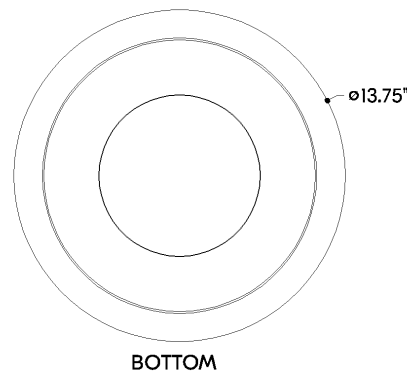

NOXON

1714-AGB

A sleek flush mount with unadorned metalwork, Noxon celebrates the beauty of simplicity. Situated within the metal frame, the matte cloud glass shade washes light around the reflector. With a gentle swell at the canopy, the frame creates the effect of flowing into the ceiling. Noxon is available in a classic Aged Brass or more industrial Distressed Bronze finish.

FINISHES

AGED BRASS

DIMENSIONS

Height: 5"
Width/Diameter: 13.75"
Canopy/Backplate: 9.75"
Product Weight: 8.14lb
Canopy/Backplate Shape: Round
Sloped Ceiling Compatible: No
Living Finish: No
Uplight Only: No

Shade

Shade 1: Glass
Shade 1 Finish: Matte Cloud
Shade 1 Top Width: 7"
Shade 1 Height: 1.75"

ELECTRICAL

Bulb 1

Bulb Included: N/A
Socket: Integrated LED
Max Wattage: 21
Bulb Quantity: 1
Wire Length: 7"
Cord Type: B & W TEFLON W/ GROUND WIRE
Dimmer Type: ELV, TRIAC
Gem Box Required (2"x3"): No
Dark Sky: No
CRI: 90
Color Temp.: 3000k
Lumens: 375
Title 24: No
Field Serviceable: No

SHIPPING

Carton 1: 21" x 21" x 10"
Carton 1 Weight: 11lb
Shipping Method: Ground
Country of Origin: VN