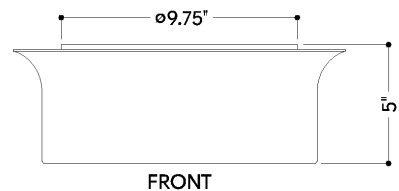

FINISHES

DISTRESSED BRONZE

DIMENSIONS

Height: 5"
Width/Diameter: 13.75"
Canopy/Backplate: 9.75"
Product Weight: 8.14lb
Canopy/Backplate Shape: Round
Sloped Ceiling Compatible: No
Living Finish: No
Uplight Only: No

Shade

Shade 1: Glass
Shade 1 Finish: Matte Cloud
Shade 1 Top Width: 7"
Shade 1 Height: 1.75"

ELECTRICAL

Bulb 1

Bulb Included: N/A
Socket: Integrated LED
Max Wattage: 21
Bulb Quantity: 1
Wire Length: 7"
Cord Type: B & W TEFLON W/ GROUND WIRE
Dimmer Type: ELV, TRIAC
Gem Box Required (2"x3"): No
Dark Sky: No
CRI: 90
Color Temp.: 3000k
Lumens: 375
Title 24: No
Field Serviceable: No

SHIPPING

Carton 1: 21" x 21" x 10"
Carton 1 Weight: 11lb
Shipping Method: Ground
Country of Origin: VN