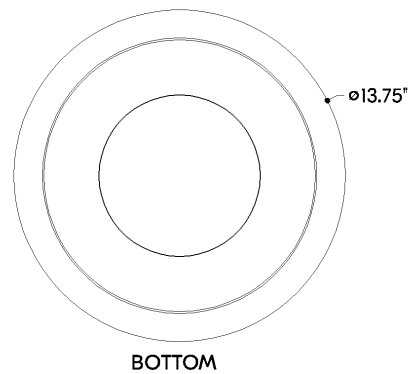

NOXON

1714-DB

A sleek flush mount with unadorned metalwork, Noxon celebrates the beauty of simplicity. Situated within the metal frame, the matte cloud glass shade washes light around the reflector. With a gentle swell at the canopy, the frame creates the effect of flowing into the ceiling. Noxon is available in a classic Aged Brass or more industrial Distressed Bronze finish.

FINISHES

DISTRESSED BRONZE

DIMENSIONS

Height: 5"
Width/Diameter: 13.75"
Canopy/Backplate: 9.75"
Product Weight: 8.14lb
Canopy/Backplate Shape: Round
Sloped Ceiling Compatible: No
Living Finish: No
Uplight Only: No

Shade

Shade 1: Glass
Shade 1 Finish: Matte Cloud
Shade 1 Top Width: 7"
Shade 1 Height: 1.75"

ELECTRICAL

Bulb 1

Bulb Included: N/A
Socket: Integrated LED
Max Wattage: 21
Bulb Quantity: 1
Wire Length: 7"
Cord Type: B & W TEFLON W/ GROUND WIRE
Dimmer Type: ELV, TRIAC
Gem Box Required (2"x3"): No
Dark Sky: No
CRI: 90
Color Temp.: 3000k
Lumens: 375
Title 24: No
Field Serviceable: No

SHIPPING

Carton 1: 21" x 21" x 10"
Carton 1 Weight: 11lb
Shipping Method: Ground
Country of Origin: VN