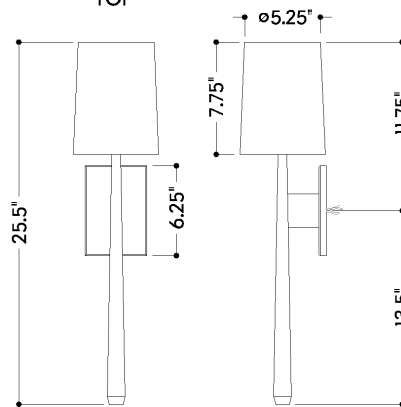

BRIDGETON

1771-AGB

FINISHES

AGED BRASS

DIMENSIONS

Height: 25.5"

Width/Diameter: 6"

Canopy/Backplate: 4.25"

Product Weight: 3.31lb

Extension: 6"

Top to Center: 11.75"

Canopy/Backplate Shape: Rectangle

Sloped Ceiling Compatible: No

Living Finish: No

Uplight Only: Yes

Shade

Shade 1: Textile

Shade 1 Finish: Raw Silk

Shade 1 Top Width: 5.25"

Shade 1 Bottom L/W: 0" / 6"

Shade 1 Height: 7.75"

ELECTRICAL

Bulb 1

Bulb Included: No

SHIPPING

Carton 1: 23" x 12" x 11"

Carton 1 Weight: 7lb

Shipping Method: Ground

Country of Origin: VN

TOP

FRONT

SIDE