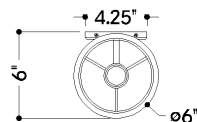

BRIDGETON

1771-AGB

FINISHES

AGED BRASS

DIMENSIONS

Height: 25.5"

Width/Diameter: 6"

Canopy/Backplate: 4.25"

Product Weight: 3.31lb

Extension: 6"

Top to Center: 11.75"

Canopy/Backplate Shape: Rectangle

Sloped Ceiling Compatible: No

Living Finish: No

Uplight Only: Yes

Shade

Shade 1: Textile

Shade 1 Finish: Raw Silk

Shade 1 Top Width: 5.25"

Shade 1 Bottom L/W: 0" / 6"

Shade 1 Height: 7.75"

ELECTRICAL

Bulb 1

Bulb Included: No

Socket: E12 Candelabra Base

Bulb Type: B11

Max Wattage: 10

Bulb Quantity: 1

Wire Length: 7"

Cord Type: B & W TEFLON W/ GROUND WIRE

Gem Box Required (2"x3"): No

Dark Sky: No

SHIPPING

Carton 1: 23" x 12" x 11"

Carton 1 Weight: 7lb

Shipping Method: Ground

Country of Origin: VN

TOP