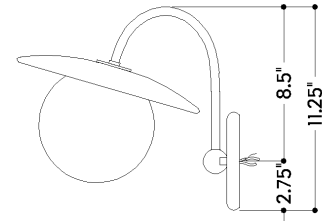

## DIMENSIONS

Height: 11.25"  
Width/Diameter: 10.75"  
Canopy/Backplate: 5.5"  
Product Weight: 6.94lb  
Extension: 12.5"  
Top to Center: 8.5"  
Canopy/Backplate Shape: Round  
Sloped Ceiling Compatible: No  
Living Finish: No  
Uplight Only: No

## SHIPPING

Carton 1: 21" x 17" x 14"  
Carton 1 Weight: 10lb  
Shipping Method: Ground  
Country of Origin: VN

# STAMPFORD

1831-AGB

---

TOP

FRONT

SIDE