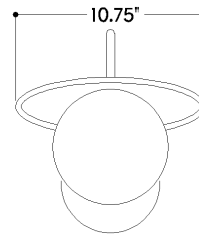

## DIMENSIONS

Height: 11.25"  
Width/Diameter: 10.75"  
Canopy/Backplate: 5.5"  
Product Weight: 6.94lb  
Extension: 12.5"  
Top to Center: 8.5"  
Canopy/Backplate Shape: Round  
Sloped Ceiling Compatible: No  
Living Finish: No  
Uplight Only: No

## Shade

Shade 1: Glass  
Shade 1 Finish: Opal Glossy  
Shade 1 Top Width: 6.25"  
Shade 1 Height: 6"  
Shade 2: Glass  
Shade 2 Finish: Piastra  
Shade 2 Top Width: 10.75"  
Shade 2 Height: 1.25"

## SHIPPING

Carton 1: 21" x 17" x 14"  
Carton 1 Weight: 10lb  
Shipping Method: Ground  
Country of Origin: VN

# STAMPFORD

1831-AGB

---

TOP

FRONT

SIDE