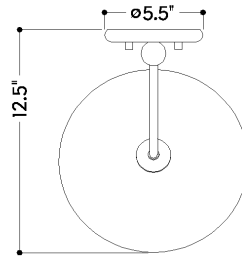

## DIMENSIONS

Height: 11.25"  
Width/Diameter: 10.75"  
Canopy/Backplate: 5.5"  
Product Weight: 6.94lb  
Extension: 12.5"  
Top to Center: 8.5"  
Canopy/Backplate Shape: Round  
Sloped Ceiling Compatible: No  
Living Finish: No  
Uplight Only: No

## SHIPPING

Carton 1: 21" x 17" x 14"  
Carton 1 Weight: 10lb  
Shipping Method: Ground  
Country of Origin: VN

# STAMPFORD

1831-AGB

---

TOP

FRONT

SIDE