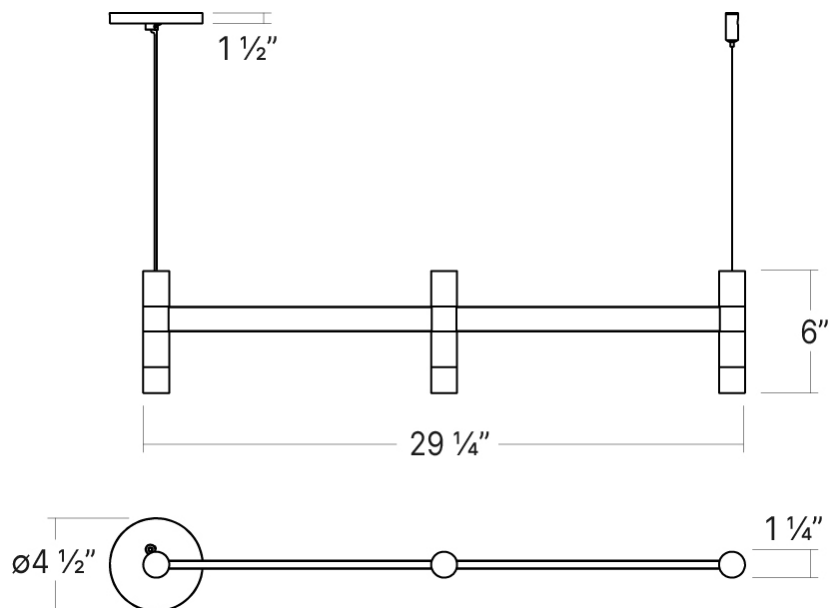

FINISHES

BRASS

Coastal Suitable Finish (EPM): No

DIMENSIONS

Height: 6.75"

Width/Diameter: 39.75"

Length: 12"

Minimum Height: 8.25"

Maximum Height: 248.25"

Canopy/Backplate: 4.5"

Hanging Type: 20' Adjustable Cable

Canopy/Backplate Shape: Round

Sloped Ceiling Compatible: No

Living Finish: No

Uplight Only: No

Shade

Shade 1: Aluminum

Shade 1 Finish: Brass

Shade 1 Top Width: 12"

Shade 1 Height: 2"

Shade 2: Acrylic

Shade 2 Finish: Frosted

Shade 2 Top Width: 1.25"

Shade 2 Height: 1.25"

Field Serviceable: No

Initial Lumens: 1590

IP Rating: N/A

SYSTEMA STACCATO

2003.14-CON

SHIPPING

Carton 1: 36" x 11" x 3"

Carton 1 Weight: 6lb