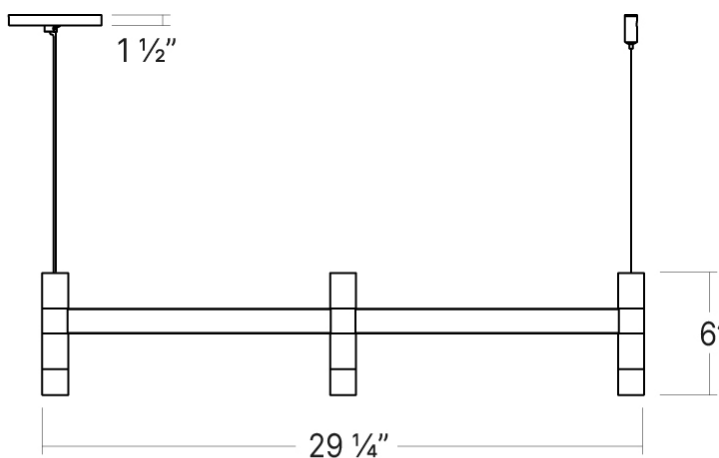

SYSTEMA STACCATO

2003.14-CON

The Systema Staccato family uses modern branch-like silhouettes to create striking geometric statements. While some chandelier configurations remain pared back with a single bar, others expand into large-scale, multidirectional layers of light. Available in multiple sizes, Systema Staccato is available with cone, pan, or drum shades to provide general or directed illumination as needed. Available in Brass and Safin Black finishes.

FINISHES

BRASS

DIMENSIONS

Height: 6.75"
Width/Diameter: 39.75"
Length: 12"
Minimum Height: 8.25"
Maximum Height: 248.25"
Canopy/Backplate: 4.5"
Hanging Type: 20' Adjustable Cable
Canopy/Backplate Shape: Round
Sloped Ceiling Compatible: No
Living Finish: No
Uplight Only: No

Shade

Shade 1: Aluminum
Shade 1 Finish: Brass
Shade 1 Top Width: 12"
Shade 1 Height: 2"
Shade 2: Acrylic
Shade 2 Finish: Frosted
Shade 2 Top Width: 1.25"
Shade 2 Height: 1.25"

ELECTRICAL

Bulb 1

Bulb Included: N/A
Socket: Integrated LED
Bulb Type: LED
Max Wattage: 6
Bulb Quantity: 3
Wire Length: 240"
Cord Type: AIRCRAFT CABLE
Dimmer Type: ELV, TRIAC, 0-10 VOLT
Gem Box Required (2"x3"): No
Dark Sky: No
CRI: 90
Color Temp.: 3000k
Lumens: 846
Title 24: No
Field Serviceable: No
Initial Lumens: 1590
IP Rating: N/A

SHIPPING

Carton 1: 36" x 11" x 3"
Carton 1 Weight: 6lb
Shipping Method: Ground
Country of Origin: