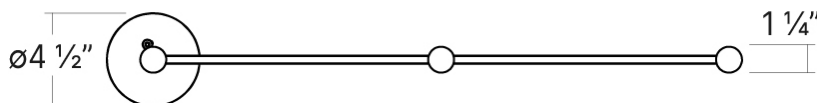

SYSTEMA STACCATO

2003.14-CON

The Systema Staccato family uses modern branch-like silhouettes to create striking geometric statements. While some chandelier configurations remain pared back with a single bar, others expand into large-scale, multidirectional layers of light. Available in multiple sizes, Systema Staccato is available with cone, pan, or drum shades to provide general or directed illumination as needed. Available in Brass and Safin Black finishes.

FINISHES

BRASS

DIMENSIONS

Height: 6.75"
Width/Diameter: 39.75"
Length: 12"
Minimum Height: 8.25"
Maximum Height: 248.25"
Canopy/Backplate: 4.5"
Hanging Type: 20' Adjustable Cable
Canopy/Backplate Shape: Round
Sloped Ceiling Compatible: No
Living Finish: No
Uplight Only: No

Shade

Shade 1: Aluminum
Shade 1 Finish: Brass
Shade 1 Top Width: 12"
Shade 1 Height: 2"
Shade 2: Acrylic
Shade 2 Finish: Frosted
Shade 2 Top Width: 1.25"
Shade 2 Height: 1.25"

ELECTRICAL

Bulb 1

Bulb Included: N/A
Socket: Integrated LED
Bulb Type: LED
Max Wattage: 6
Bulb Quantity: 3
Wire Length: 240"
Cord Type: AIRCRAFT CABLE
Dimmer Type: ELV, TRIAC, 0-10 VOLT
Gem Box Required (2"x3"): No
Dark Sky: No
CRI: 90
Color Temp.: 3000k
Lumens: 846
Title 24: No
Field Serviceable: No
Initial Lumens: 1590
IP Rating: N/A

SHIPPING

Carton 1: 36" x 11" x 3"
Carton 1 Weight: 6lb
Shipping Method: Ground
Country of Origin: