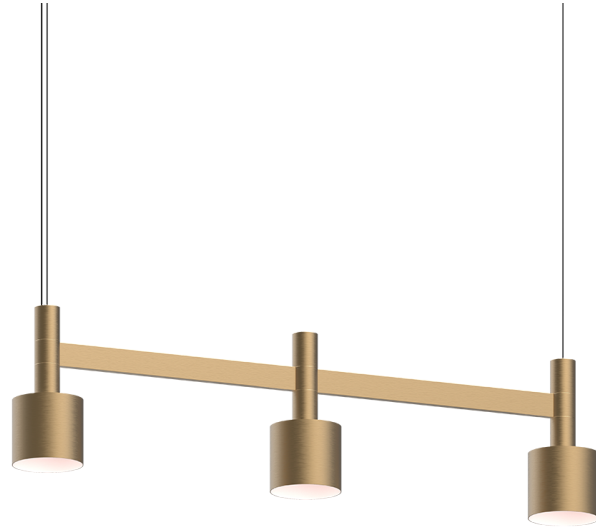

SYSTEMA STACCATO

2003.14-CYL

The Systema Staccato family uses modern branch-like silhouettes to create striking geometric statements. While some chandelier configurations remain pared back with a single bar, others expand into large-scale, multidirectional layers of light. Available in multiple sizes, Systema Staccato is available with cone, pan, or drum shades to provide general or directed illumination as needed. Available in Brass and Safin Black finishes.

FINISHES

BRASS

Coastal Suitable Finish (EPM): No

DIMENSIONS

Height: 8"

Width/Diameter: 31.5"

Length: 3.5"

Minimum Height: 9.5"

Maximum Height: 249.5"

Canopy/Backplate: 4.5"

Hanging Type: 20' Adjustable Cable

Canopy/Backplate Shape: Round

Sloped Ceiling Compatible: No

Living Finish: No

Uplight Only: No

Shade

Shade 1: Aluminum

Shade 1 Finish: Brass

Shade 1 Top Width: 3.5"

Shade 1 Height: 3.25"

Shade 2: Acrylic

Shade 2 Finish: Frosted

Shade 2 Top Width: 1.25"

Shade 2 Height: 1.25"