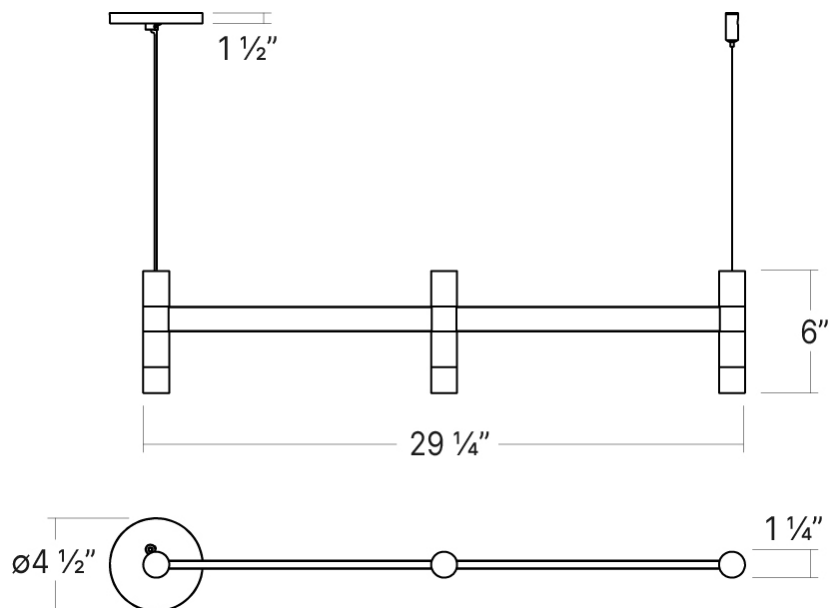

FINISHES

BRASS

Coastal Suitable Finish (EPM): No

DIMENSIONS

Height: 8"

Width/Diameter: 31.5"

Length: 3.5"

Minimum Height: 9.5"

Maximum Height: 249.5"

Canopy/Backplate: 4.5"

Hanging Type: 20' Adjustable Cable

Canopy/Backplate Shape: Round

Sloped Ceiling Compatible: No

Living Finish: No

Uplight Only: No

Shade

Shade 1: Aluminum

Shade 1 Finish: Brass

Shade 1 Top Width: 3.5"

Shade 1 Height: 3.25"

Shade 2: Acrylic

Shade 2 Finish: Frosted

Shade 2 Top Width: 1.25"

Shade 2 Height: 1.25"

Field Serviceable: No

Initial Lumens: 1590

IP Rating: N/A

SYSTEMA STACCATO

2003.14-CYL

SHIPPING

Carton 1: 36" x 11" x 3"

Carton 1 Weight: 6lb