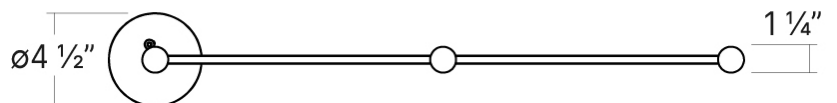

FINISHES

BRASS

DIMENSIONS

Height: 6.25"
Width/Diameter: 38"
Length: 10"
Minimum Height: 7.75"
Maximum Height: 247.75"
Canopy/Backplate: 4.5"
Hanging Type: 20' Adjustable Cable
Canopy/Backplate Shape: Round
Sloped Ceiling Compatible: No
Living Finish: No
Uplight Only: No

Shade

Shade 1: Aluminum
Shade 1 Finish: Brass
Shade 1 Top Width: 10"
Shade 1 Height: 1.5"
Shade 2: Acrylic
Shade 2 Finish: Frosted
Shade 2 Top Width: 1.25"
Shade 2 Height: 1.25"

ELECTRICAL

Bulb 1

Bulb Included: N/A
Socket: Integrated LED
Bulb Type: LED
Max Wattage: 6
Bulb Quantity: 3
Wire Length: 240"
Cord Type: AIRCRAFT CABLE
Dimmer Type: ELV, TRIAC, 0-10 VOLT
Gem Box Required (2"x3"): No
Dark Sky: No
CRI: 90
Color Temp.: 3000k
Lumens: 846
Title 24: No
Field Serviceable: No
Initial Lumens: 1590
IP Rating: N/A

SHIPPING

Carton 1: 36" x 11" x 3"
Carton 1 Weight: 6lb
Shipping Method: Ground
Country of Origin:

SYSTEMA STACCATO

2003.14-PAN
