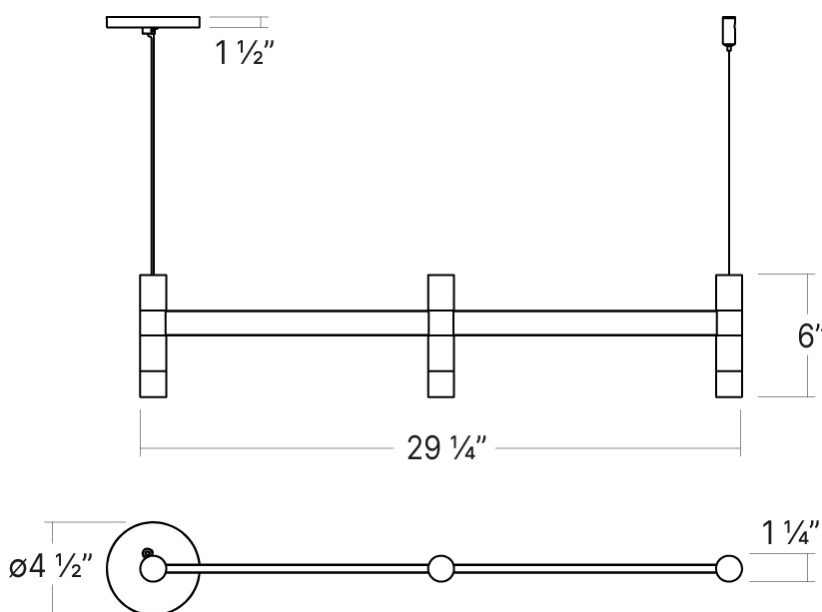

FINISHES

BRASS

Coastal Suitable Finish (EPM): No

DIMENSIONS

Height: 6.25"

Width/Diameter: 38"

Length: 10"

Minimum Height: 7.75"

Maximum Height: 247.75"

Canopy/Backplate: 4.5"

Hanging Type: 20' Adjustable Cable

Canopy/Backplate Shape: Round

Sloped Ceiling Compatible: No

Living Finish: No

Uplight Only: No

Shade

Shade 1: Aluminum

Shade 1 Finish: Brass

Shade 1 Top Width: 10"

Shade 1 Height: 1.5"

Shade 2: Acrylic

Shade 2 Finish: Frosted

Shade 2 Top Width: 1.25"

Shade 2 Height: 1.25"

Field Serviceable: No

Initial Lumens: 1590

IP Rating: N/A

SYSTEMA STACCATO

2003.14-PAN

SHIPPING

Carton 1: 36" x 11" x 3"

Carton 1 Weight: 6lb