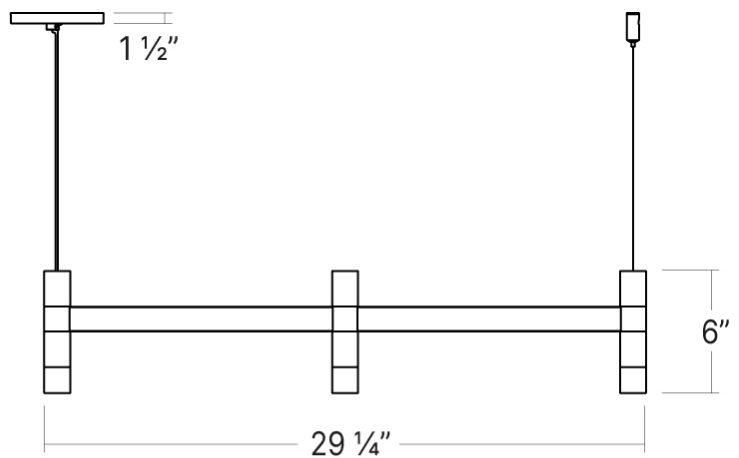

FINISHES

BRASS

DIMENSIONS

Height: 6.25"
Width/Diameter: 38"
Length: 10"
Minimum Height: 7.75"
Maximum Height: 247.75"
Canopy/Backplate: 4.5"
Hanging Type: 20' Adjustable Cable
Canopy/Backplate Shape: Round
Sloped Ceiling Compatible: No
Living Finish: No
Uplight Only: No

Shade

Shade 1: Aluminum
Shade 1 Finish: Brass
Shade 1 Top Width: 10"
Shade 1 Height: 1.5"
Shade 2: Acrylic
Shade 2 Finish: Frosted
Shade 2 Top Width: 1.25"
Shade 2 Height: 1.25"

ELECTRICAL

Bulb 1

Bulb Included: N/A
Socket: Integrated LED
Bulb Type: LED
Max Wattage: 6
Bulb Quantity: 3
Wire Length: 240"
Cord Type: AIRCRAFT CABLE
Dimmer Type: ELV, TRIAC, 0-10 VOLT
Gem Box Required (2"x3"): No
Dark Sky: No
CRI: 90
Color Temp.: 3000k
Lumens: 846
Title 24: No
Field Serviceable: No
Initial Lumens: 1590
IP Rating: N/A

SHIPPING

Carton 1: 36" x 11" x 3"
Carton 1 Weight: 6lb
Shipping Method: Ground
Country of Origin:

SYSTEMA STACCATO

2003.14-PAN
