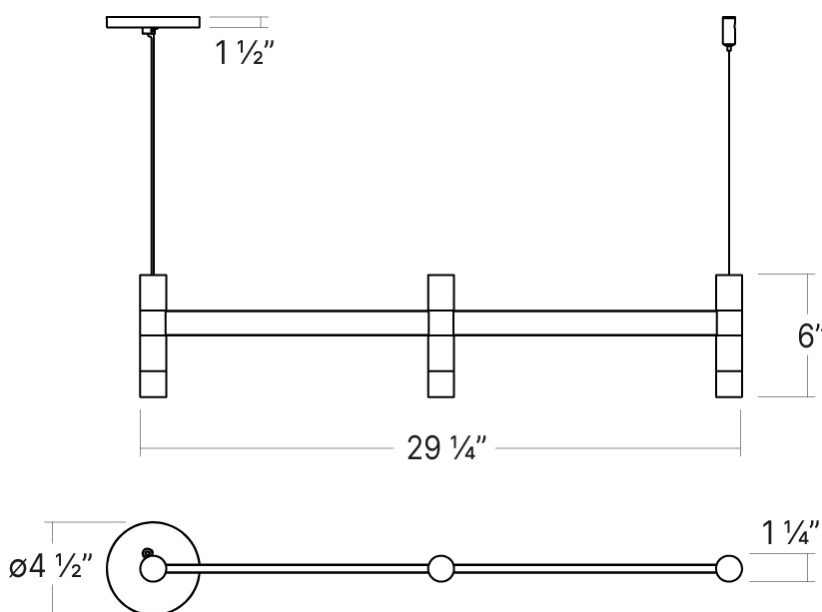

FINISHES

SATIN BLACK

Coastal Suitable Finish (EPM): No

DIMENSIONS

Height: 6.75"

Width/Diameter: 39.75"

Length: 12"

Minimum Height: 8.25"

Maximum Height: 248.25"

Canopy/Backplate: 4.5"

Hanging Type: 20' Adjustable Cable

Canopy/Backplate Shape: Round

Sloped Ceiling Compatible: No

Living Finish: No

Uplight Only: No

Shade

Shade 1: Aluminum

Shade 1 Finish: Satin Black

Shade 1 Top Width: 12"

Shade 1 Height: 2"

Shade 2: Acrylic

Shade 2 Finish: Frosted

Shade 2 Top Width: 1.25"

Shade 2 Height: 1.25"

Field Serviceable: No

Initial Lumens: 1590

IP Rating: N/A

SYSTEMA STACCATO

2003.25-CON

SHIPPING

Carton 1: 36" x 11" x 3"

Carton 1 Weight: 6lb