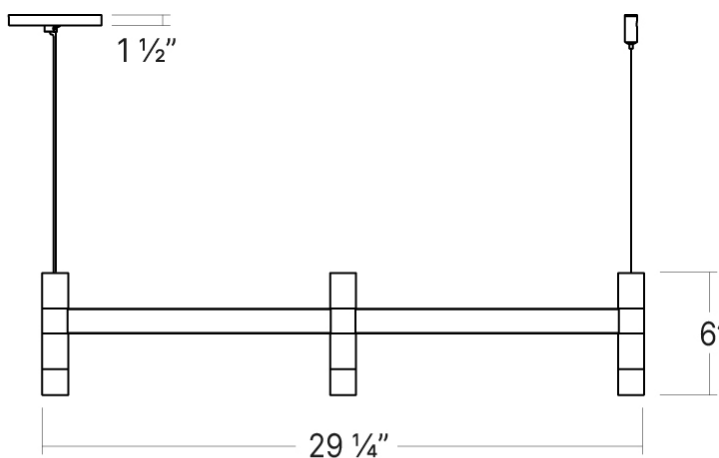

SYSTEMA STACCATO

2003.25-CON

The Systema Staccato family uses modern branch-like silhouettes to create striking geometric statements. While some chandelier configurations remain pared back with a single bar, others expand into large-scale, multidirectional layers of light. Available in multiple sizes, Systema Staccato is available with cone, pan, or drum shades to provide general or directed illumination as needed. Available in Brass and Satin Black finishes.

FINISHES

SATIN BLACK

DIMENSIONS

Height: 6.75"
Width/Diameter: 39.75"
Length: 12"
Minimum Height: 8.25"
Maximum Height: 248.25"
Canopy/Backplate: 4.5"
Hanging Type: 20' Adjustable Cable
Canopy/Backplate Shape: Round
Sloped Ceiling Compatible: No
Living Finish: No
Uplight Only: No

Shade

Shade 1: Aluminum
Shade 1 Finish: Satin Black
Shade 1 Top Width: 12"
Shade 1 Height: 2"
Shade 2: Acrylic
Shade 2 Finish: Frosted
Shade 2 Top Width: 1.25"
Shade 2 Height: 1.25"

ELECTRICAL

Bulb 1

Bulb Included: N/A
Socket: Integrated LED
Bulb Type: LED
Max Wattage: 6
Bulb Quantity: 3
Wire Length: 240"
Cord Type: AIRCRAFT CABLE
Dimmer Type: ELV, TRIAC, 0-10 VOLT
Gem Box Required (2"x3"): No
Dark Sky: No
CRI: 90
Color Temp.: 3000k
Lumens: 846
Title 24: No
Field Serviceable: No
Initial Lumens: 1590
IP Rating: N/A

SHIPPING

Carton 1: 36" x 11" x 3"
Carton 1 Weight: 6lb
Shipping Method: Ground
Country of Origin: