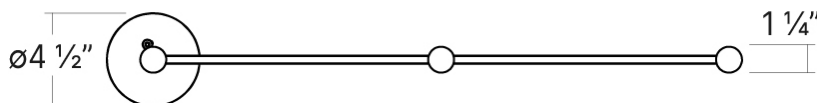

SYSTEMA STACCATO

2003.25-CON

The Systema Staccato family uses modern branch-like silhouettes to create striking geometric statements. While some chandelier configurations remain pared back with a single bar, others expand into large-scale, multidirectional layers of light. Available in multiple sizes, Systema Staccato is available with cone, pan, or drum shades to provide general or directed illumination as needed. Available in Brass and Satin Black finishes.

FINISHES

SATIN BLACK

DIMENSIONS

Height: 6.75"
Width/Diameter: 39.75"
Length: 12"
Minimum Height: 8.25"
Maximum Height: 248.25"
Canopy/Backplate: 4.5"
Hanging Type: 20' Adjustable Cable
Canopy/Backplate Shape: Round
Sloped Ceiling Compatible: No
Living Finish: No
Uplight Only: No

Shade

Shade 1: Aluminum
Shade 1 Finish: Satin Black
Shade 1 Top Width: 12"
Shade 1 Height: 2"
Shade 2: Acrylic
Shade 2 Finish: Frosted
Shade 2 Top Width: 1.25"
Shade 2 Height: 1.25"

ELECTRICAL

Bulb 1

Bulb Included: N/A
Socket: Integrated LED
Bulb Type: LED
Max Wattage: 6
Bulb Quantity: 3
Wire Length: 240"
Cord Type: AIRCRAFT CABLE
Dimmer Type: ELV, TRIAC, 0-10 VOLT
Gem Box Required (2"x3"): No
Dark Sky: No
CRI: 90
Color Temp.: 3000k
Lumens: 846
Title 24: No
Field Serviceable: No
Initial Lumens: 1590
IP Rating: N/A

SHIPPING

Carton 1: 36" x 11" x 3"
Carton 1 Weight: 6lb
Shipping Method: Ground
Country of Origin: