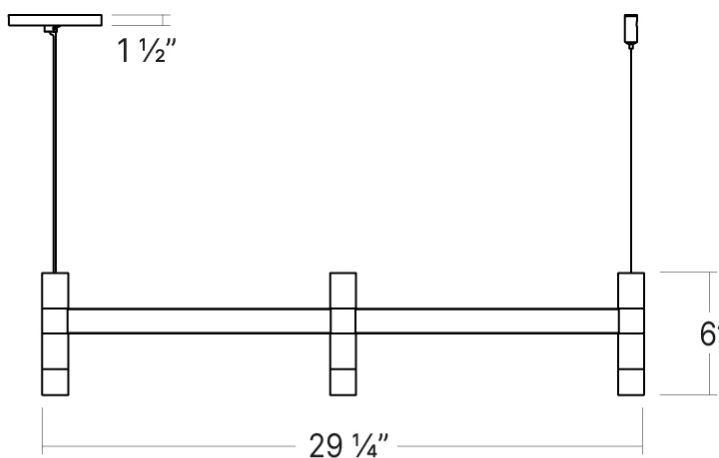

FINISHES

SATIN BLACK

Coastal Suitable Finish (EPM): No

DIMENSIONS

Height: 8"

Width/Diameter: 31.5"

Length: 3.5"

Minimum Height: 9.5"

Maximum Height: 249.5"

Canopy/Backplate: 4.5"

Hanging Type: 20' Adjustable Cable

Canopy/Backplate Shape: Round

Sloped Ceiling Compatible: No

Living Finish: No

Uplight Only: No

Shade

Shade 1: Aluminum

Shade 1 Finish: Satin Black

Shade 1 Top Width: 3.5"

Shade 1 Height: 3.25"

Shade 2: Acrylic

Shade 2 Finish: Frosted

Shade 2 Top Width: 1.25"

Shade 2 Height: 1.25"

Field Serviceable: No

Initial Lumens: 1590

IP Rating: N/A

SYSTEMA STACCATO

2003.25-CYL

SHIPPING

Carton 1: 36" x 11" x 3"

Carton 1 Weight: 6lb