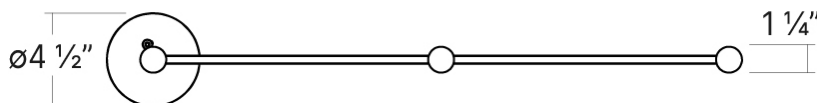

FINISHES

SATIN BLACK

DIMENSIONS

Height: 8"
Width/Diameter: 31.5"
Length: 3.5"
Minimum Height: 9.5"
Maximum Height: 249.5"
Canopy/Backplate: 4.5"
Hanging Type: 20' Adjustable Cable
Canopy/Backplate Shape: Round
Sloped Ceiling Compatible: No
Living Finish: No
Uplight Only: No

Shade

Shade 1: Aluminum
Shade 1 Finish: Satin Black
Shade 1 Top Width: 3.5"
Shade 1 Height: 3.25"
Shade 2: Acrylic
Shade 2 Finish: Frosted
Shade 2 Top Width: 1.25"
Shade 2 Height: 1.25"

ELECTRICAL

Bulb 1

Bulb Included: N/A
Socket: Integrated LED
Bulb Type: LED
Max Wattage: 6
Bulb Quantity: 3
Wire Length: 240"
Cord Type: AIRCRAFT CABLE
Dimmer Type: ELV, TRIAC, 0-10 VOLT
Gem Box Required (2"x3"): No
Dark Sky: No
CRI: 90
Color Temp.: 3000k
Lumens: 846
Title 24: No
Field Serviceable: No
Initial Lumens: 1590
IP Rating: N/A

SHIPPING

Carton 1: 36" x 11" x 3"
Carton 1 Weight: 6lb
Shipping Method: Ground
Country of Origin:

SYSTEMA STACCATO

2003.25-CYL
