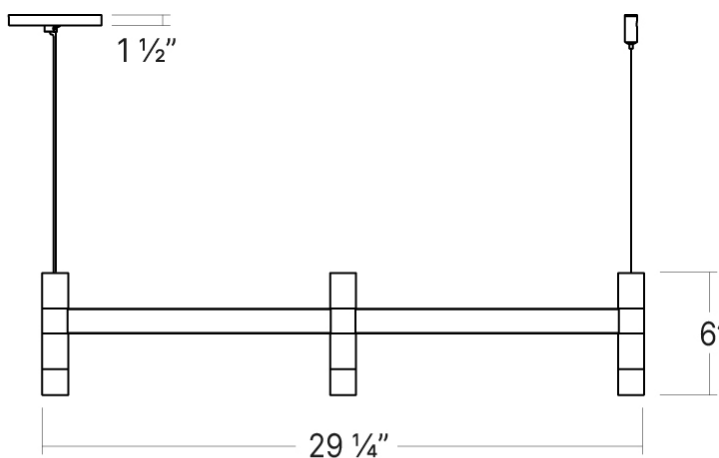

FINISHES

SATIN BLACK

DIMENSIONS

Height: 8"
Width/Diameter: 31.5"
Length: 3.5"
Minimum Height: 9.5"
Maximum Height: 249.5"
Canopy/Backplate: 4.5"
Hanging Type: 20' Adjustable Cable
Canopy/Backplate Shape: Round
Sloped Ceiling Compatible: No
Living Finish: No
Uplight Only: No

Shade

Shade 1: Aluminum
Shade 1 Finish: Satin Black
Shade 1 Top Width: 3.5"
Shade 1 Height: 3.25"
Shade 2: Acrylic
Shade 2 Finish: Frosted
Shade 2 Top Width: 1.25"
Shade 2 Height: 1.25"

ELECTRICAL

Bulb 1

Bulb Included: N/A
Socket: Integrated LED
Bulb Type: LED
Max Wattage: 6
Bulb Quantity: 3
Wire Length: 240"
Cord Type: AIRCRAFT CABLE
Dimmer Type: ELV, TRIAC, 0-10 VOLT
Gem Box Required (2"x3"): No
Dark Sky: No
CRI: 90
Color Temp.: 3000k
Lumens: 846
Title 24: No
Field Serviceable: No
Initial Lumens: 1590
IP Rating: N/A

SHIPPING

Carton 1: 36" x 11" x 3"
Carton 1 Weight: 6lb
Shipping Method: Ground
Country of Origin:

SYSTEMA STACCATO

2003.25-CYL
