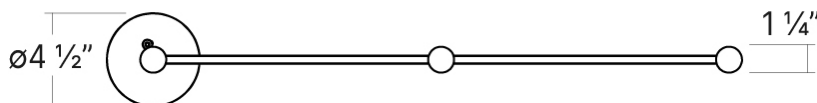

Field Serviceable: No

Initial Lumens: 1590

IP Rating: N/A

SYSTEMA STACCATO

2003.25-CYL

SHIPPING

Carton 1: 36" x 11" x 3"

Carton 1 Weight: 6lb