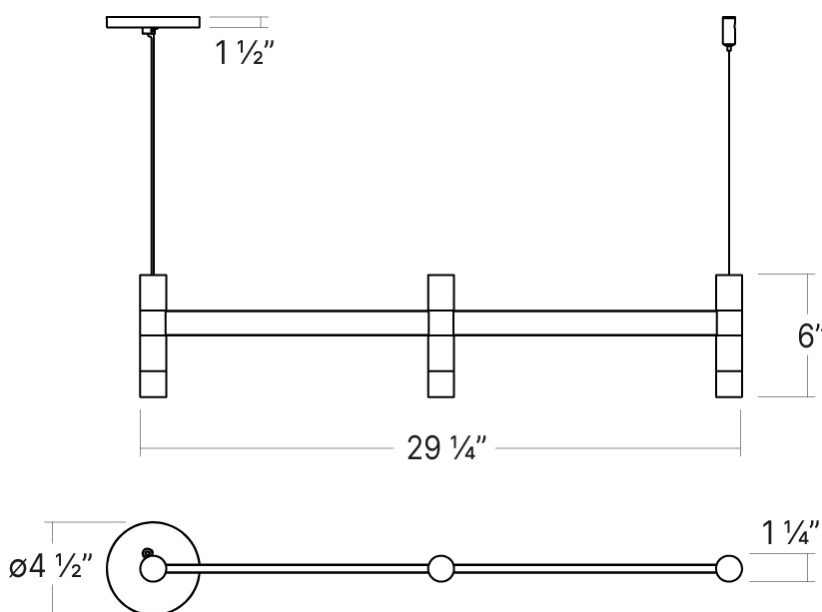

FINISHES

SATIN BLACK

Coastal Suitable Finish (EPM): No

DIMENSIONS

Height: 6.25"

Width/Diameter: 38"

Length: 10"

Minimum Height: 7.75"

Maximum Height: 247.75"

Canopy/Backplate: 4.5"

Hanging Type: 20' Adjustable Cable

Canopy/Backplate Shape: Round

Sloped Ceiling Compatible: No

Living Finish: No

Uplight Only: No

Shade

Shade 1: Aluminum

Shade 1 Finish: Satin Black

Shade 1 Top Width: 10"

Shade 1 Height: 1.5"

Shade 2: Acrylic

Shade 2 Finish: Frosted

Shade 2 Top Width: 1.25"

Shade 2 Height: 1.25"

Field Serviceable: No

Initial Lumens: 1590

IP Rating: N/A

SYSTEMA STACCATO

2003.25-PAN

SHIPPING

Carton 1: 36" x 11" x 3"

Carton 1 Weight: 6lb