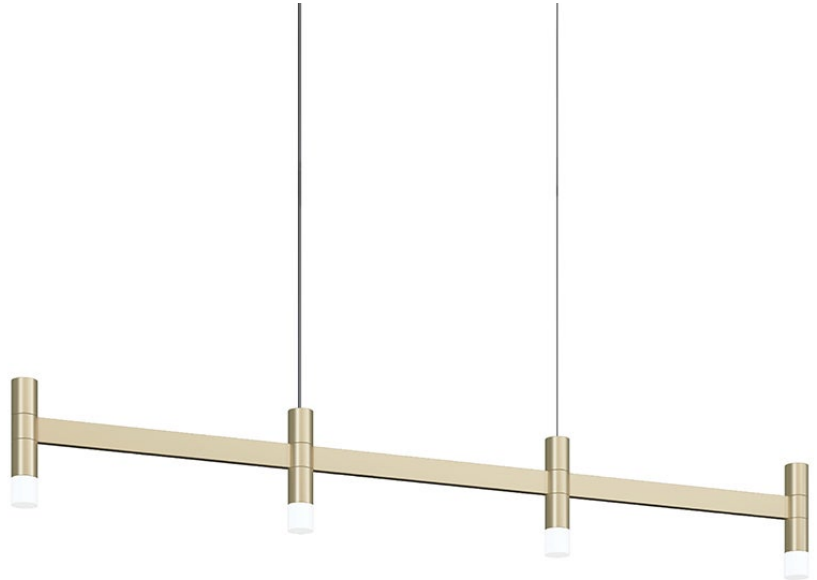

# SYSTEMA STACCATO

2004.14

The Systema Staccato family uses modern branch-like silhouettes to create striking geometric statements. While some chandelier configurations remain pared back with a single bar, others expand into large-scale, multidirectional layers of light. Available in multiple sizes, Systema Staccato is available with cone, pan, or drum shades to provide general or directed illumination as needed. Available in Brass and Safin Black finishes.

## FINISHES

**BRASS**

## DIMENSIONS

Height: 6"  
Width/Diameter: 43"  
Length: 1.25"  
Minimum Height: 8"  
Maximum Height: 246"  
Canopy/Backplate: 16.75"  
Hanging Type: 20' Adjustable Cable  
Product Weight: 9.5lb  
Canopy/Backplate Shape: Round  
Sloped Ceiling Compatible: No  
Living Finish: No  
Uplight Only: No

## Shade

Shade 1: Acrylic  
Shade 1 Finish: Frosted  
Shade 1 Top Width: 1.25"  
Shade 1 Height: 1.25"