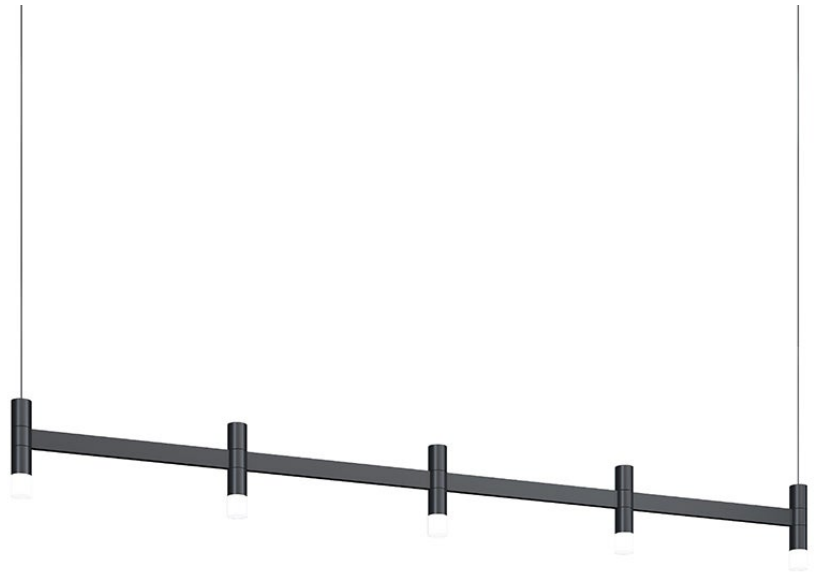

# SYSTEMA STACCATO

2005.25

The Systema Staccato family uses modern branch-like silhouettes to create striking geometric statements. While some chandelier configurations remain pared back with a single bar, others expand into large-scale, multidirectional layers of light. Available in multiple sizes, Systema Staccato is available with cone, pan, or drum shades to provide general or directed illumination as needed. Available in Brass and Satin Black finishes.

## FINISHES

SATIN BLACK

## DIMENSIONS

Height: 6"  
Width/Diameter: 57"  
Length: 1.25"  
Minimum Height: 7.5"  
Maximum Height: 246"  
Canopy/Backplate: 4.5"  
Hanging Type: 20' Adjustable Cable  
Product Weight: 5lb  
Canopy/Backplate Shape: Round  
Sloped Ceiling Compatible: No  
Living Finish: No  
Uplight Only: No

## Shade

Shade 1: Acrylic  
Shade 1 Finish: Frosted  
Shade 1 Top Width: 1.25"  
Shade 1 Height: 1.25"