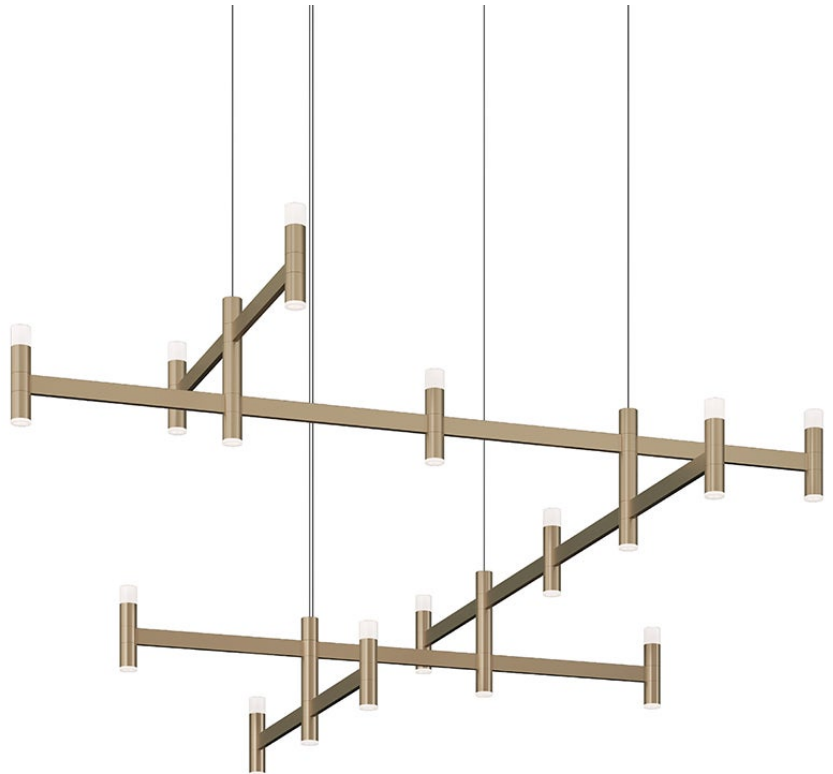

## DIMENSIONS

Height: 24.25"

Width/Diameter: 57"

Length: 57"

Minimum Height: 28.75"

Maximum Height: 264.5"

Canopy/Backplate: 16"

Hanging Type: 20' Adjustable Cable

Product Weight: 22lb

Canopy/Backplate Shape: Round

Sloped Ceiling Compatible: No

Living Finish: No

Uplight Only: No

## Shade

Shade 1: Acrylic

Shade 1 Finish: Frosted

Shade 1 Top Width: 1.25"

Shade 1 Height: 1.25"

Shade 2: Acrylic

Shade 2 Finish: Frosted

Shade 2 Top Width: 1.25"

Shade 2 Height: 0.25"