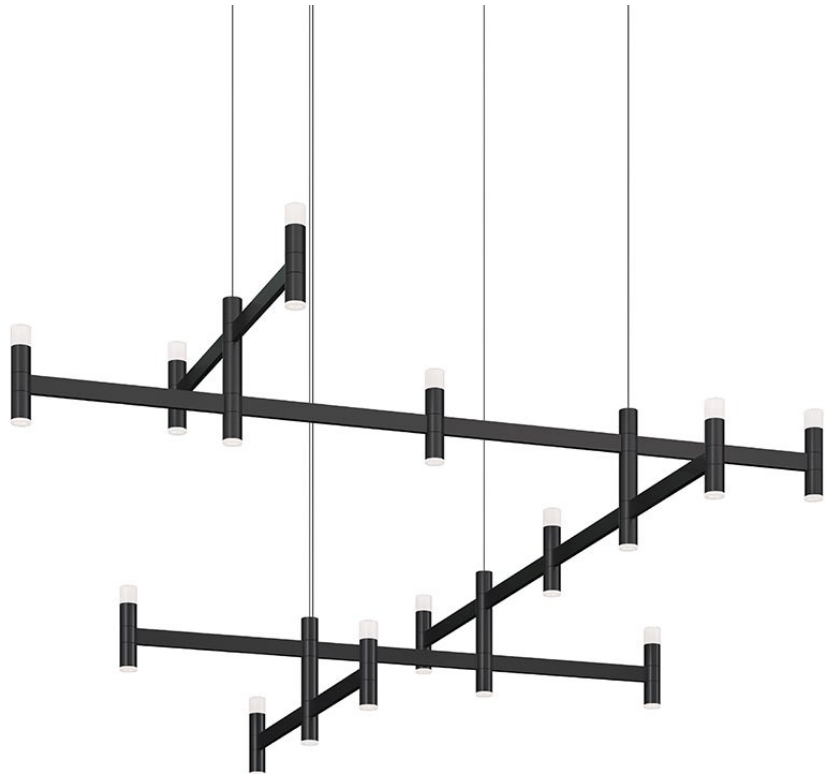

SYSTEMA STACCATO

2007.25

The Systema Staccato family uses modern branch-like silhouettes to create striking geometric statements. While some chandelier configurations remain pared back with a single bar, others expand into large-scale, multidirectional layers of light. Available in multiple sizes, Systema Staccato is available with cone, pan, or drum shades to provide general or directed illumination as needed. Available in Brass and Safin Black finishes.

Canopy/Backplate: 16"

Hanging Type: 20' Adjustable Cable

Product Weight: 22lb

Canopy/Backplate Shape: Round

Sloped Ceiling Compatible: No

Living Finish: No

Uplight Only: No

Shade

Shade 1: Acrylic

Shade 1 Finish: Frosted

Shade 1 Top Width: 1.25"

Shade 1 Height: 1.25"

Shade 2: Acrylic

Shade 2 Finish: Frosted

Shade 2 Top Width: 1.25"

Shade 2 Height: 0.25"

ELECTRICAL

Bulb 1

Bulb Included: N/A

Socket: Integrated LED

Bulb Type: LED

Max Wattage: 6

Bulb Quantity: 28

Wire Length: 240"