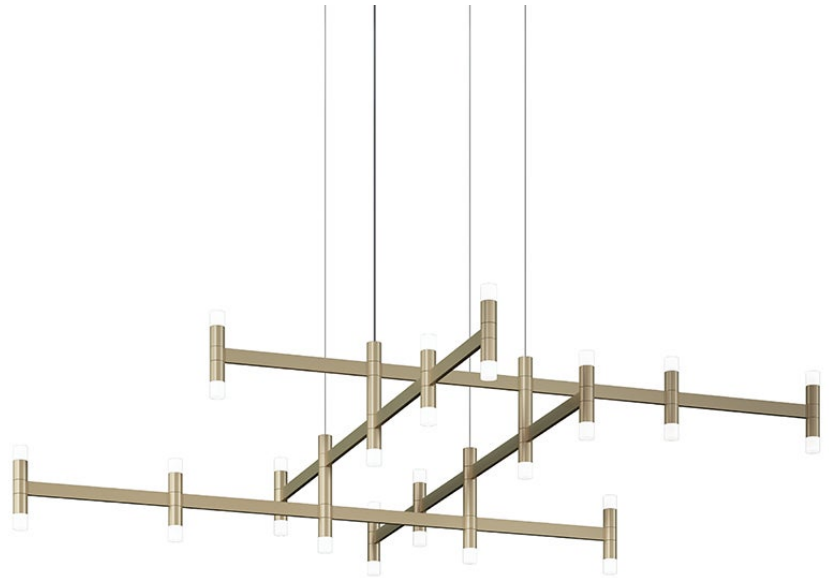

# SYSTEMA STACCATO

2008.14

The Systema Staccato family uses modern branch-like silhouettes to create striking geometric statements. While some chandelier configurations remain pared back with a single bar, others expand into large-scale, multidirectional layers of light. Available in multiple sizes, Systema Staccato is available with cone, pan, or drum shades to provide general or directed illumination as needed. Available in Brass and Safin Black finishes.

## DIMENSIONS

Height: 16.25"

Width/Diameter: 71"

Length: 71"

Minimum Height: 19"

Maximum Height: 256.5"

Canopy/Backplate: 16"

Hanging Type: 20' Adjustable Cable

Product Weight: 42lb

Canopy/Backplate Shape: Round

Sloped Ceiling Compatible: No

Living Finish: No

Uplight Only: No

## Shade

Shade 1: Acrylic

Shade 1 Finish: Frosted

Shade 1 Top Width: 1.25"

Shade 1 Height: 1.25"