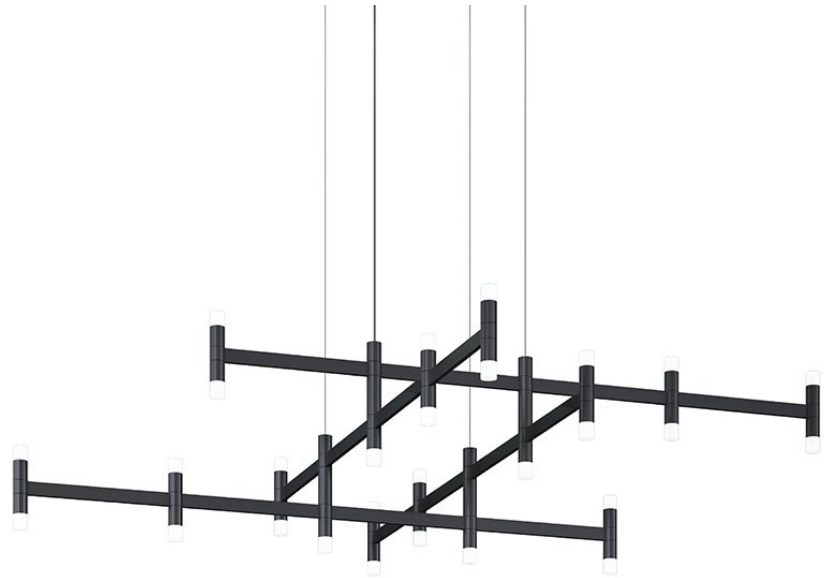

# SYSTEMA STACCATO

2008.25

The Systema Staccato family uses modern branch-like silhouettes to create striking geometric statements. While some chandelier configurations remain pared back with a single bar, others expand into large-scale, multidirectional layers of light. Available in multiple sizes, Systema Staccato is available with cone, pan, or drum shades to provide general or directed illumination as needed. Available in Brass and Safin Black finishes.

## DIMENSIONS

Height: 16.25"

Width/Diameter: 71"

Length: 71"

Minimum Height: 19"

Maximum Height: 256.5"

Canopy/Backplate: 16"

Hanging Type: 20' Adjustable Cable

Product Weight: 42lb

Canopy/Backplate Shape: Round

Sloped Ceiling Compatible: No

Living Finish: No

Uplight Only: No

## Shade

Shade 1: Acrylic

Shade 1 Finish: Frosted

Shade 1 Top Width: 1.25"

Shade 1 Height: 1.25"