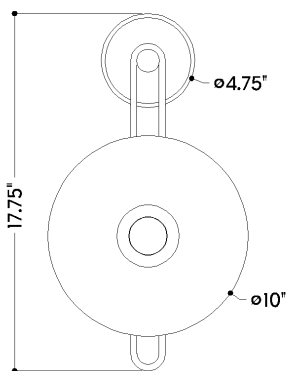

## DIMENSIONS

Height: 17.75"  
Width/Diameter: 10"  
Canopy/Backplate: 4.75"  
Product Weight: 5.8lb  
Extension: 3"  
Top to Center: 2.25"  
Canopy/Backplate Shape: Round  
Sloped Ceiling Compatible: No  
Living Finish: No  
Uplight Only: Yes

## Shade

Shade 1: Glass  
Shade 1 Finish: Blonchino Piastre  
Shade 1 Top Width: 10"  
Shade 1 Height: 0.5"

### Bulb 1

Bulb Included: N/A  
Socket: Integrated LED  
Max Wattage: 7  
Bulb Quantity: 1  
Wire Length: 7"  
Cord Type: B & W TEFLON W/ GROUND WIRE  
Dimmer Type: ELV, TRIAC  
Gem Box Required (2"x3"): No  
Dark Sky: No  
CRI: 90  
Color Temp.: 2700k  
Lumens: 175  
Title 24: No  
Field Serviceable: No

## SHIPPING

Carton 1: 22" x 20" x 7"  
Carton 1 Weight: 9lb  
Shipping Method: Ground  
Country of Origin: VN

TOP

FRONT

SIDE