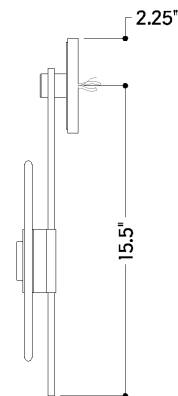

## DIMENSIONS

Height: 17.75"  
Width/Diameter: 10"  
Canopy/Backplate: 4.75"  
Product Weight: 5.8lb  
Extension: 3"  
Top to Center: 2.25"  
Canopy/Backplate Shape: Round  
Sloped Ceiling Compatible: No  
Living Finish: No  
Uplight Only: Yes

## Shade

Shade 1: Glass  
Shade 1 Finish: Blonchino Piastre  
Shade 1 Top Width: 10"  
Shade 1 Height: 0.5"

### Bulb 1

Bulb Included: N/A  
Socket: Integrated LED  
Max Wattage: 7  
Bulb Quantity: 1  
Wire Length: 7"  
Cord Type: B & W TEFLON W/ GROUND WIRE  
Dimmer Type: ELV, TRIAC  
Gem Box Required (2"x3"): No  
Dark Sky: No  
CRI: 90  
Color Temp.: 2700k  
Lumens: 175  
Title 24: No  
Field Serviceable: No

## SHIPPING

Carton 1: 22" x 20" x 7"  
Carton 1 Weight: 9lb  
Shipping Method: Ground  
Country of Origin: VN

TOP

FRONT

SIDE