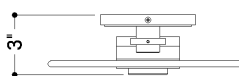

KEUKA PARK

2018-OB

The earring-like design of Keuka Park exudes ornamental, graphic appeal. A thick disc of Blonchino Piastre glass is illuminated at the point where it attaches to the racetrack frame of this striking wall fixture. Whether finished in Aged Brass or Old Bronze, Keuka Park brings modernist artistry to any wall.

FINISHES

OLD BRONZE

DIMENSIONS

Height: 17.75"
Width/Diameter: 10"
Canopy/Backplate: 4.75"
Product Weight: 5.8lb
Extension: 3"
Top to Center: 2.25"
Canopy/Backplate Shape: Round
Sloped Ceiling Compatible: No
Living Finish: No
Uplight Only: Yes

Shade

Shade 1: Glass
Shade 1 Finish: Blonchino Piastre
Shade 1 Top Width: 10"
Shade 1 Height: 0.5"

ELECTRICAL

Bulb 1

Bulb Included: N/A
Socket: Integrated LED
Max Wattage: 7
Bulb Quantity: 1
Wire Length: 7"
Cord Type: B & W TEFLON W/ GROUND WIRE
Dimmer Type: ELV, TRIAC
Gem Box Required (2"x3"): No
Dark Sky: No
CRI: 90
Color Temp.: 2700k
Lumens: 175
Title 24: No
Field Serviceable: No

SHIPPING

Carton 1: 22" x 20" x 7"
Carton 1 Weight: 9lb
Shipping Method: Ground
Country of Origin: VN

TOP