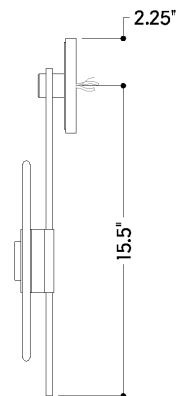

## DIMENSIONS

Height: 17.75"  
Width/Diameter: 10"  
Canopy/Backplate: 4.75"  
Product Weight: 5.8lb  
Extension: 3"  
Top to Center: 2.25"  
Canopy/Backplate Shape: Round  
Sloped Ceiling Compatible: No  
Living Finish: No  
Uplight Only: Yes

## Shade

Shade 1: Glass  
Shade 1 Finish: Blonchino Piastre  
Shade 1 Top Width: 10"  
Shade 1 Height: 0.5"

### Bulb 1

Bulb Included: N/A  
Socket: Integrated LED  
Max Wattage: 7  
Bulb Quantity: 1  
Wire Length: 7"  
Cord Type: B & W TEFLON W/ GROUND WIRE  
Dimmer Type: ELV, TRIAC  
Gem Box Required (2"x3"): No  
Dark Sky: No  
CRI: 90  
Color Temp.: 2700k  
Lumens: 175  
Title 24: No  
Field Serviceable: No

## SHIPPING

Carton 1: 22" x 20" x 7"  
Carton 1 Weight: 9lb  
Shipping Method: Ground  
Country of Origin: VN

TOP

FRONT

SIDE