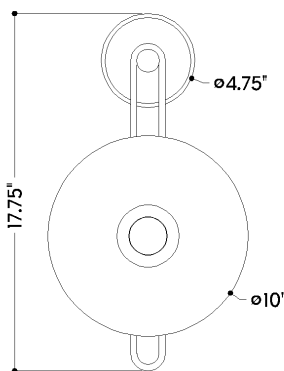

## DIMENSIONS

Height: 17.75"  
Width/Diameter: 10"  
Canopy/Backplate: 4.75"  
Product Weight: 5.8lb  
Extension: 3"  
Top to Center: 2.25"  
Canopy/Backplate Shape: Round  
Sloped Ceiling Compatible: No  
Living Finish: No  
Uplight Only: Yes

## Shade

Shade 1: Glass  
Shade 1 Finish: Blonchino Piastre  
Shade 1 Top Width: 10"  
Shade 1 Height: 0.5"

### Bulb 1

Bulb Included: N/A  
Socket: Integrated LED  
Max Wattage: 7  
Bulb Quantity: 1  
Wire Length: 7"  
Cord Type: B & W TEFLON W/ GROUND WIRE  
Dimmer Type: ELV, TRIAC  
Gem Box Required (2"x3"): No  
Dark Sky: No  
CRI: 90  
Color Temp.: 2700k  
Lumens: 175  
Title 24: No  
Field Serviceable: No

## SHIPPING

Carton 1: 22" x 20" x 7"  
Carton 1 Weight: 9lb  
Shipping Method: Ground  
Country of Origin: VN

TOP

FRONT

SIDE