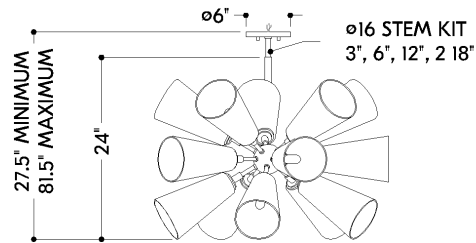

FINISHES

AGED BRASS

DIMENSIONS

Height: 24"
Width/Diameter: 32"
Minimum Height: 27.5"
Maximum Height: 81.5"
Canopy/Backplate: 6"
Hanging Type: 1-3" / 1-6" / 1-12" / 2-18" Stems
Product Weight: 28.57lb
Canopy/Backplate Shape: Round
Sloped Ceiling Compatible: No
Living Finish: No
Uplight Only: No

Shade

Shade 1: Glass
Shade 1 Finish: Plated Champagne
Shade 1 Top Width: 2.25"
Shade 1 Bottom L/W: 0" / 6"
Shade 1 Height: 10"

ELECTRICAL

Bulb 1

Bulb Included: No
Socket: E26 Medium Base
Bulb Type: T10-5.5
Max Wattage: 8
Bulb Quantity: 15
Wire Length: 120"
Cord Type: B & W TEFLON W/ GROUND WIRE
Gem Box Required (2"x3"): No
Dark Sky: No

SHIPPING

Carton 1: 23" x 22" x 22"
Carton 1 Weight: 36lb
Shipping Method: Ground
Country of Origin: VN

FRONT

BOTTOM