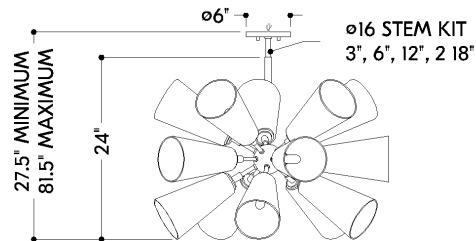

HARTWOOD

2032-AGB

Hartwood brings a festive twist to a mid-century modern design. The clear hand-blown glass shades of this sputnik-inspired chandelier resemble a cluster of fluted glassware facing outwards. Light champagne plating on the glass combined with Aged Brass metalwork accentuates the effervescent energy. Available with 15 or 25 lights.

FINISHES

AGED BRASS

Coastal Suitable Finish (EPM): No

DIMENSIONS

Height: 24"

Width/Diameter: 32"

Minimum Height: 27.5"

Maximum Height: 81.5"

Canopy/Backplate: 6"

Hanging Type: 1-3" / 1-6" / 1-12" / 2-18" Stems

Product Weight: 28.57lb

Canopy/Backplate Shape: Round

Sloped Ceiling Compatible: No

Living Finish: No

Uplight Only: No

Shade

Shade 1: Glass

Shade 1 Finish: Clear w/ Light Champagne Plate

Shade 1 Top Width: 2.25"

Shade 1 Bottom L/W: 0" / 6"

Shade 1 Height: 10"

ELECTRICAL

Bulb 1

Bulb Included: No

Socket: E26 Medium Base

Bulb Type: T10-5.5

Max Wattage: 8

Bulb Quantity: 15

Wire Length: 120"

Cord Type: B & W TEFLON W/ GROUND WIRE

Gem Box Required (2"x3"): No

Dark Sky: No

SHIPPING

Carton 1: 23" x 22" x 22"

Carton 1 Weight: 36lb

Shipping Method: Ground

Country of Origin: VN

FRONT