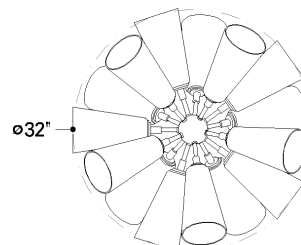

FINISHES

AGED BRASS

Coastal Suitable Finish (EPM): No

DIMENSIONS

Height: 24"

Width/Diameter: 32"

Minimum Height: 27.5"

Maximum Height: 81.5"

Canopy/Backplate: 6"

Hanging Type: 1-3" / 1-6" / 1-12" / 2-18" Stems

Product Weight: 28.57lb

Canopy/Backplate Shape: Round

Sloped Ceiling Compatible: No

Living Finish: No

Uplight Only: No

Shade

Shade 1: Glass

Shade 1 Finish: Clear w/ Light Champagne Plate

Shade 1 Top Width: 2.25"

Shade 1 Bottom L/W: 0" / 6"

Shade 1 Height: 10"

ELECTRICAL

Bulb 1

Bulb Included: No

SHIPPING

Carton 1: 23" x 22" x 22"

Carton 1 Weight: 36lb

Shipping Method: Ground

Country of Origin: VN

FRONT

BOTTOM