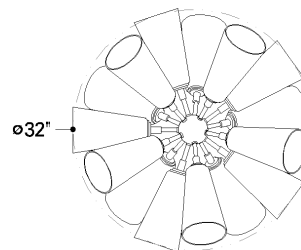

HARTWOOD

2032-AGB

Hartwood brings a festive twist to a mid-century modern design. The clear hand-blown glass shades of this sputnik-inspired chandelier resemble a cluster of fluted glassware facing outwards. Light champagne plating on the glass combined with Aged Brass metalwork accentuates the effervescent energy. Available with 15 or 25 lights.

FINISHES

AGED BRASS

DIMENSIONS

Height: 24"
Width/Diameter: 32"
Minimum Height: 27.5"
Maximum Height: 81.5"
Canopy/Backplate: 6"
Hanging Type: 1-3" / 1-6" / 1-12" / 2-18" Stems
Product Weight: 28.57lb
Canopy/Backplate Shape: Round
Sloped Ceiling Compatible: No
Living Finish: No
Uplight Only: No

Shade

Shade 1: Glass
Shade 1 Finish: Plated Champagne
Shade 1 Top Width: 2.25"
Shade 1 Bottom L/W: 0" / 6"
Shade 1 Height: 10"

ELECTRICAL

Bulb 1

Bulb Included: No
Socket: E26 Medium Base
Bulb Type: T10-5.5
Max Wattage: 8
Bulb Quantity: 15
Wire Length: 120"
Cord Type: B & W TEFLON W/ GROUND WIRE
Gem Box Required (2"x3"): No
Dark Sky: No

SHIPPING

Carton 1: 23" x 22" x 22"
Carton 1 Weight: 36lb
Shipping Method: Ground
Country of Origin: VN

FRONT

BOTTOM