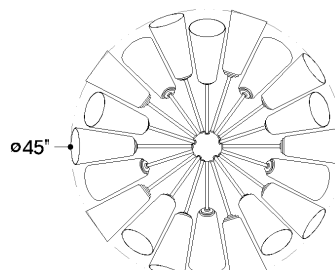

FINISHES

AGED BRASS

Coastal Suitable Finish (EPM): No

DIMENSIONS

Height: 30.75"

Width/Diameter: 45"

Minimum Height: 34.25"

Maximum Height: 88.25"

Canopy/Backplate: 7"

Hanging Type: 1-3" / 1-6" / 1-12" / 2-18" Stems

Product Weight: 49.91lb

Canopy/Backplate Shape: Round

Sloped Ceiling Compatible: No

Living Finish: No

Uplight Only: No

Shade

Shade 1: Glass

Shade 1 Finish: Clear w/ Light Champagne Plate

Shade 1 Top Width: 2.25"

Shade 1 Bottom L/W: 0" / 6"

Shade 1 Height: 10"

ELECTRICAL

Bulb 1

Bulb Included: No

SHIPPING

Carton 1: 95" x 82" x 82"

Carton 1 Weight: 63lb

Shipping Method: Truck Only

Country of Origin: VN

FRONT

BOTTOM