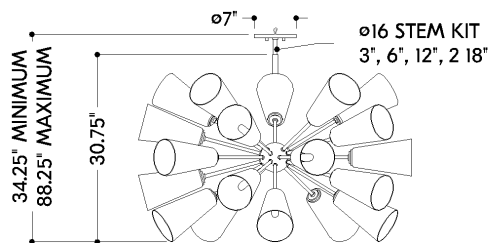

HARTWOOD

2045-AGB

Hartwood brings a festive twist to a mid-century modern design. The clear hand-blown glass shades of this sputnik-inspired chandelier resemble a cluster of fluted glassware facing outwards. Light champagne plating on the glass combined with Aged Brass metalwork accentuates the effervescent energy. Available with 15 or 25 lights.

FINISHES

AGED BRASS

Coastal Suitable Finish (EPM): No

DIMENSIONS

Height: 30.75"

Width/Diameter: 45"

Minimum Height: 34.25"

Maximum Height: 88.25"

Canopy/Backplate: 7"

Hanging Type: 1-3" / 1-6" / 1-12" / 2-18" Stems

Product Weight: 49.91lb

Canopy/Backplate Shape: Round

Sloped Ceiling Compatible: No

Living Finish: No

Uplight Only: No

Shade

Shade 1: Glass

Shade 1 Finish: Clear w/ Light Champagne Plate

Shade 1 Top Width: 2.25"

Shade 1 Bottom L/W: 0" / 6"

Shade 1 Height: 10"

ELECTRICAL

Bulb 1

Bulb Included: No

Socket: E26 Medium Base

Bulb Type: T10-5.5

Max Wattage: 8

Bulb Quantity: 25

Wire Length: 120"

Cord Type: B & W TEFLON W/ GROUND WIRE

Gem Box Required (2"x3"): No

Dark Sky: No

SHIPPING

Carton 1: 95" x 82" x 82"

Carton 1 Weight: 63lb

Shipping Method: Truck Only

Country of Origin: VN

FRONT