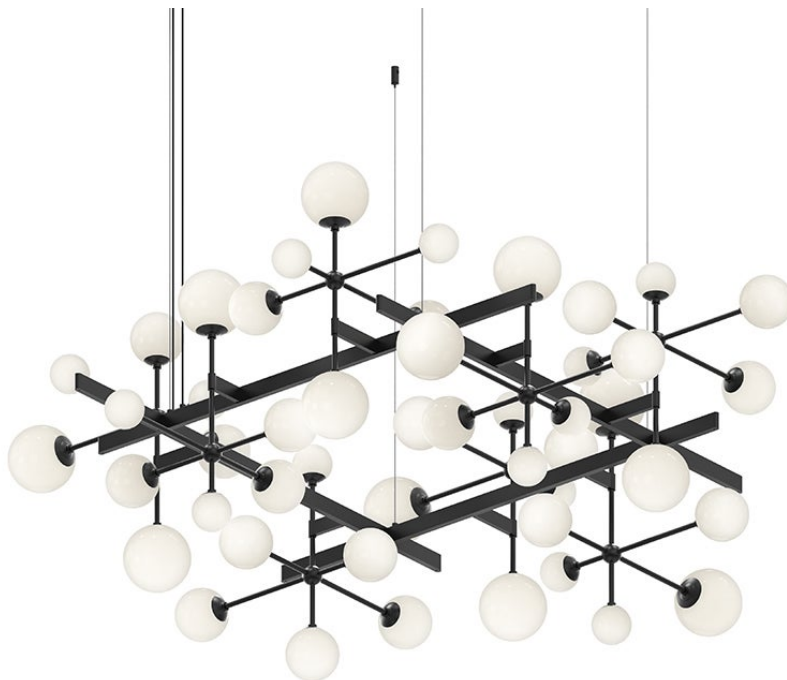

# NEBULA™

2065.25-J20

Intersecting stems form clusters of illuminated glass spheres in this maximalist take on a traditional sputnik silhouette. Mounted in precisely poised positions along rectangular beams in linear and rectilinear configurations, Nebula™ creates dramatic light sculptures of expansive proportions. This family is available as a pendant or chandelier in various sizes and configurations with finish options including Safin Nickel and Safin Black.

## FINISHES

SATIN BLACK

## DIMENSIONS

Height: 26"  
Width/Diameter: 61"  
Length: 56.75"  
Minimum Height: 26"  
Maximum Height: 253"  
Canopy/Backplate: 8"  
Hanging Type: 20' Adjustable Cord/Cable  
Product Weight: 45lb  
Sloped Ceiling Compatible: No  
Living Finish: No  
Uplight Only: No

## Shade

Shade 1: Glass  
Shade 1 Finish: White  
Shade 1 Top Length: 3"  
Shade 1 Bottom L/W: 3" / 0"  
Shade 1 Height: 2.75"  
Shade 2: Glass  
Shade 2 Finish: White  
Shade 2 Top Length: 4"  
Shade 2 Bottom L/W: 4" / 0"  
Shade 2 Height: 3.75"