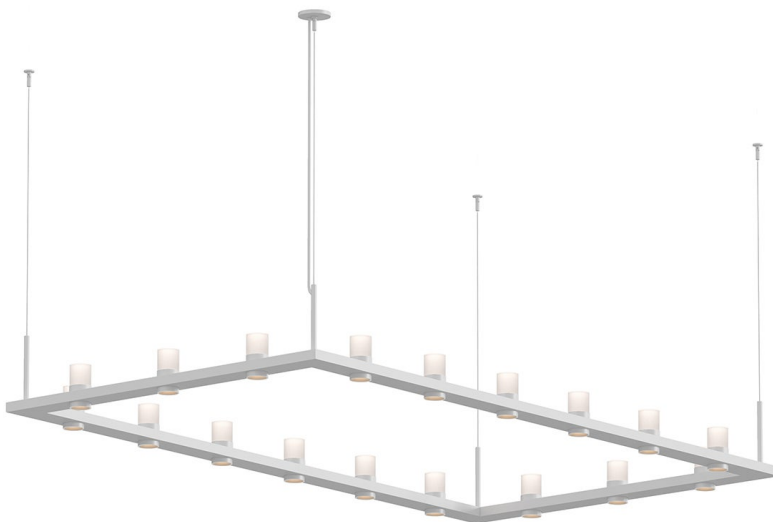

# INTERVALS®

20QWR48C

Intervals® is an LED-integrated linear architectural lighting system that blends old-world elegance with new-world minimalism. Architecturally scaled, the suspended horizontal beams are supported from slender ceiling-mounted cables or stems. Short cylindrical glass shades are mounted at equidistance along the frame, providing bidirectional illumination. Intervals® is available in five configurations with Satin White or Satin Black finish options.

## DIMENSIONS

Height: 11.5"  
Width/Diameter: 104"  
Length: 56"  
Minimum Height: 14.25"  
Maximum Height: 86.25"  
Canopy/Backplate: 4.5"  
Hanging Type: 6' Adjustable Cable  
Product Weight: 30lb  
Canopy/Backplate Shape: Round  
Sloped Ceiling Compatible: No  
Living Finish: No  
Uplight Only: No

## Shade

Shade 1: Glass  
Shade 1 Finish: Clear  
Shade 1 Top Width: 3"  
Shade 1 Height: 4"  
Shade 2: Aluminum  
Shade 2 Finish: Satin White  
Shade 2 Top Width: 3"  
Shade 2 Height: 0.75"

### Bulb 1

Bulb Included: N/A  
Socket: Integrated LED  
Bulb Type: LED  
Max Wattage: 5  
Bulb Quantity: 18  
Dimmer Type: ELV, TRIAC, 0-10 VOLT  
Gem Box Required (2"x3"): No  
Dark Sky: No  
CRI: 90  
Color Temp.: 3000k  
Lumens: 18200  
Title 24: No  
Field Serviceable: No  
Initial Lumens: 26000  
IP Rating: N/A