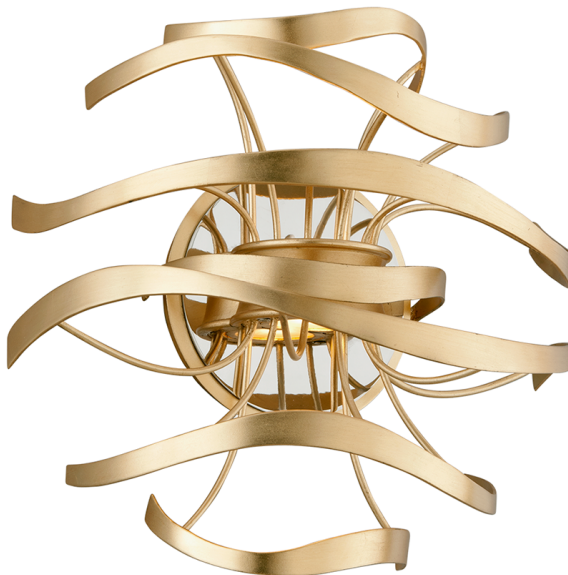

CALLIGRAPHY

216-12-GL/SS

An airy and sculptural interpretation of the art of exquisite hand lettering, Calligraphy evokes swirling script flowing across the page — as if right from the artist's instrument. At its core are two powerful LED light engines surrounded by floating bands held in place by thin, curving lines.

FINISHES

GOLD LEAF w/ STAINLESS STEEL

DIMENSIONS

Height: 12"
Width/Diameter: 12"
Product Weight: 4.2lb
Extension: 6.5"
Top to Center: 6"
Sloped Ceiling Compatible: No
Living Finish: No
Uplight Only: Yes

Shade

ELECTRICAL

Bulb 1

Bulb Included: N/A
Socket: Integrated LED
Max Wattage: 5
Bulb Quantity: 2
Wire Length: 7"
Dimmer Type: ELV, TRIAC
Gem Box Required (2"x3"): No
Dark Sky: No
CRI: 90
Color Temp.: 2700k
Lumens: 175
Title 24: No
Field Serviceable: No