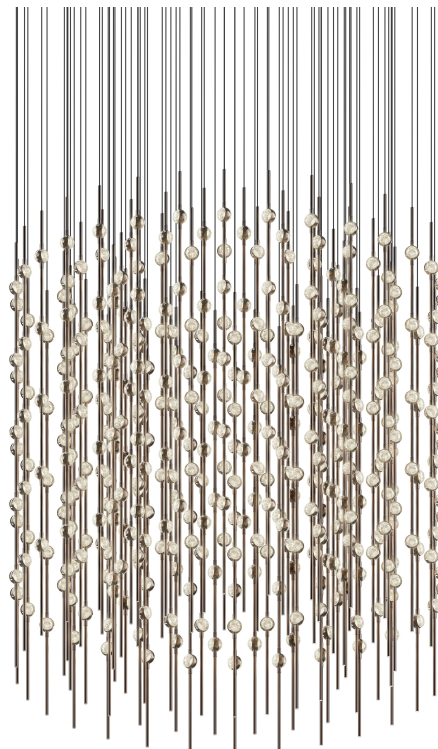

CONSTELLATION®

2172.33C-27

Constellation brings celestial imagery, limitless expansion and sculptural drama to any environment. LED hubs connected in linear strands of various lengths are suspended to form dramatically powerful luminance within a vertical space. Available in a variety of sizes and configurations, with lens options of crystal facets or soft white, Constellation can also be customized for your project.

FINISHES

Espresso Black

Coastal Suitable Finish (EPM): No

DIMENSIONS

Height: 47"

Width/Diameter: 48"

Minimum Height: 49"

Maximum Height: 167"

Canopy/Backplate: 48"

Hanging Type: 10' Adjustable Cord

Product Weight: 165lb

Canopy/Backplate Shape: Round

Sloped Ceiling Compatible: No

Living Finish: No

Uplight Only: No

Shade

Shade 1: Acrylic

Shade 1 Finish: Clear

Shade 1 Top Width: 1.5"

Shade 1 Height: 0.5"

ELECTRICAL

Bulb 1

Bulb Included: N/A

Socket: Integrated LED