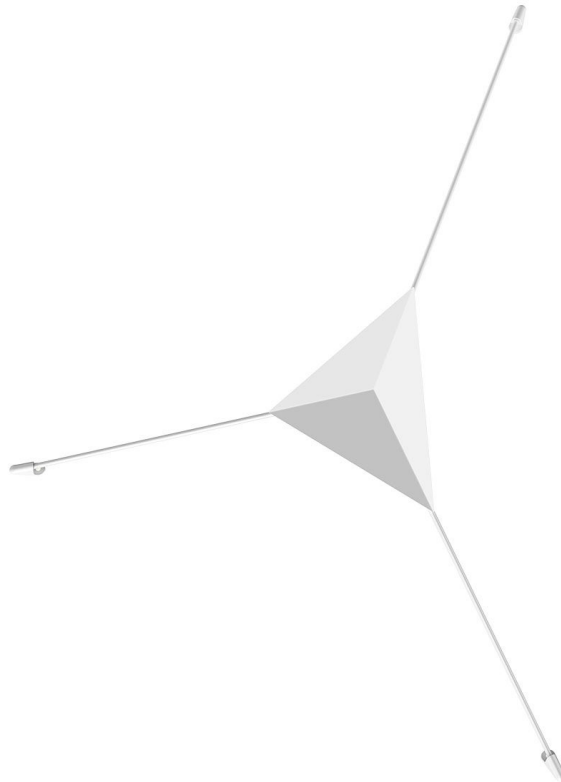

ABSTRACT™

2181.03-M

Indirect LED illumination is reflected on a wall or ceiling from a prism-shaped reflector that hovers over the surface on thin rods extended in tension from each of the three triangular corners. Reflectors are available in three sizes and can be arranged into a unique, abstract surface sculpture of illumination.

FINISHES

Satin White

DIMENSIONS

Height: 25.5"

Width/Diameter: 41"

Canopy/Backplate: 1.75"

Product Weight: 5lb

Extension: 8.25"

Sloped Ceiling Compatible: No

Living Finish: No

Uplight Only: No

Shade

ELECTRICAL

Bulb 1

Bulb Included: N/A

Socket: Integrated LED

Max Wattage: 11

Bulb Quantity: 1

Dimmer Type: ELV, TRIAC

Gem Box Required (2"x3"): No

Dark Sky: No

CRI: 90

Color Temp.: 3000k

Lumens: 710

Title 24: No

Field Serviceable: No

IP Rating: N/A

SHIPPING

Carton 1: 0" x 0" x 0"

Carton 1 Weight: 0lb

Shipping Method: Ground

Country of Origin: